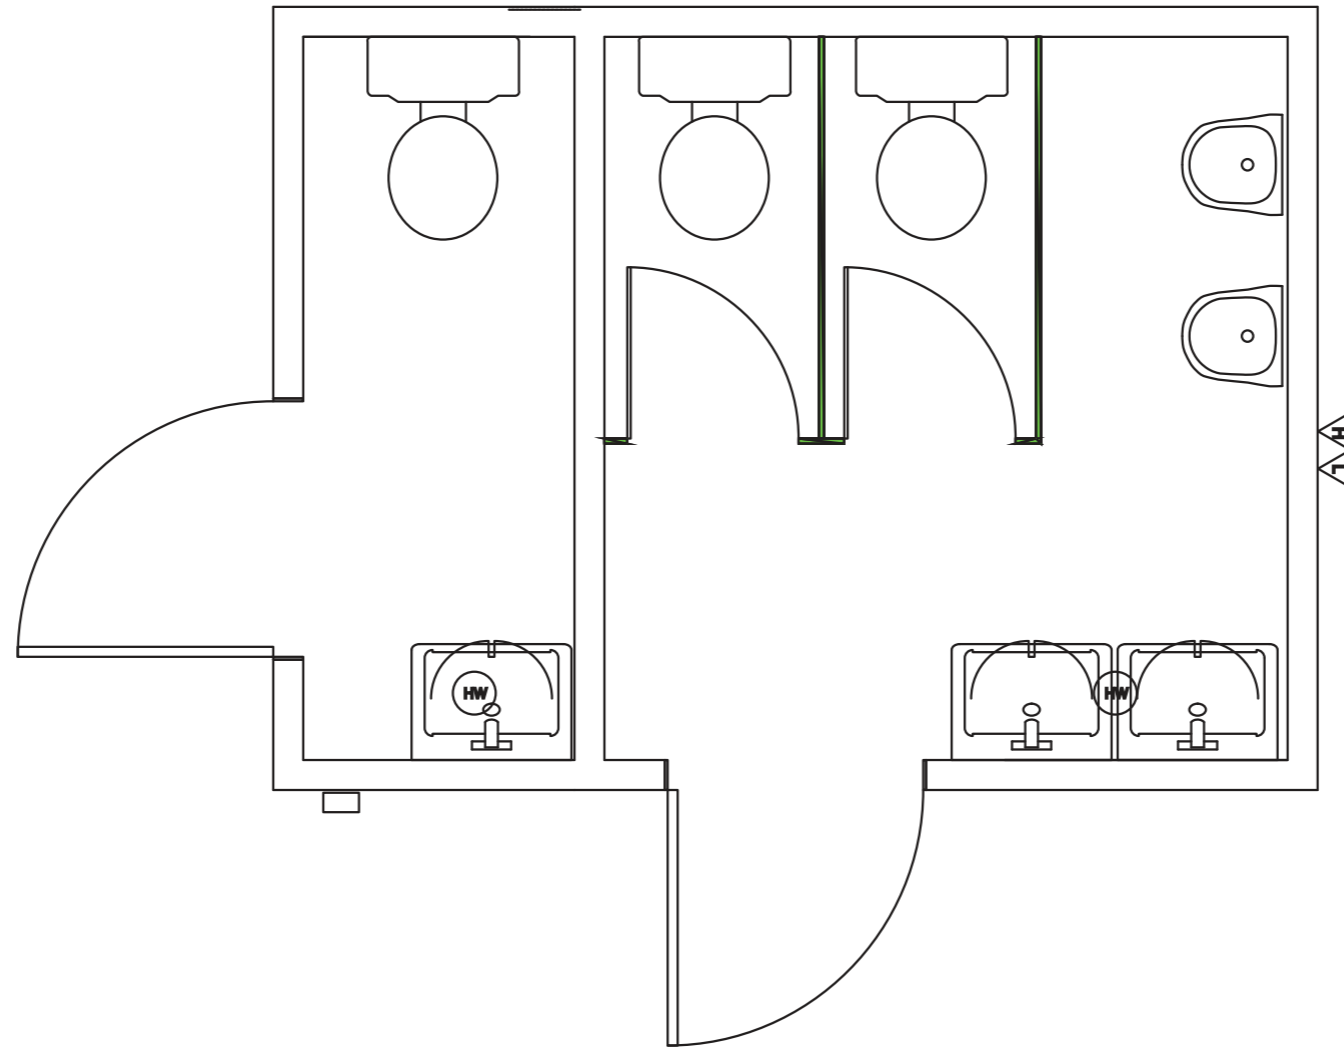

12' x 9' Toilet Block 2+1 up to 6 ladies and 24 gents

For more information call:

01 808 5055