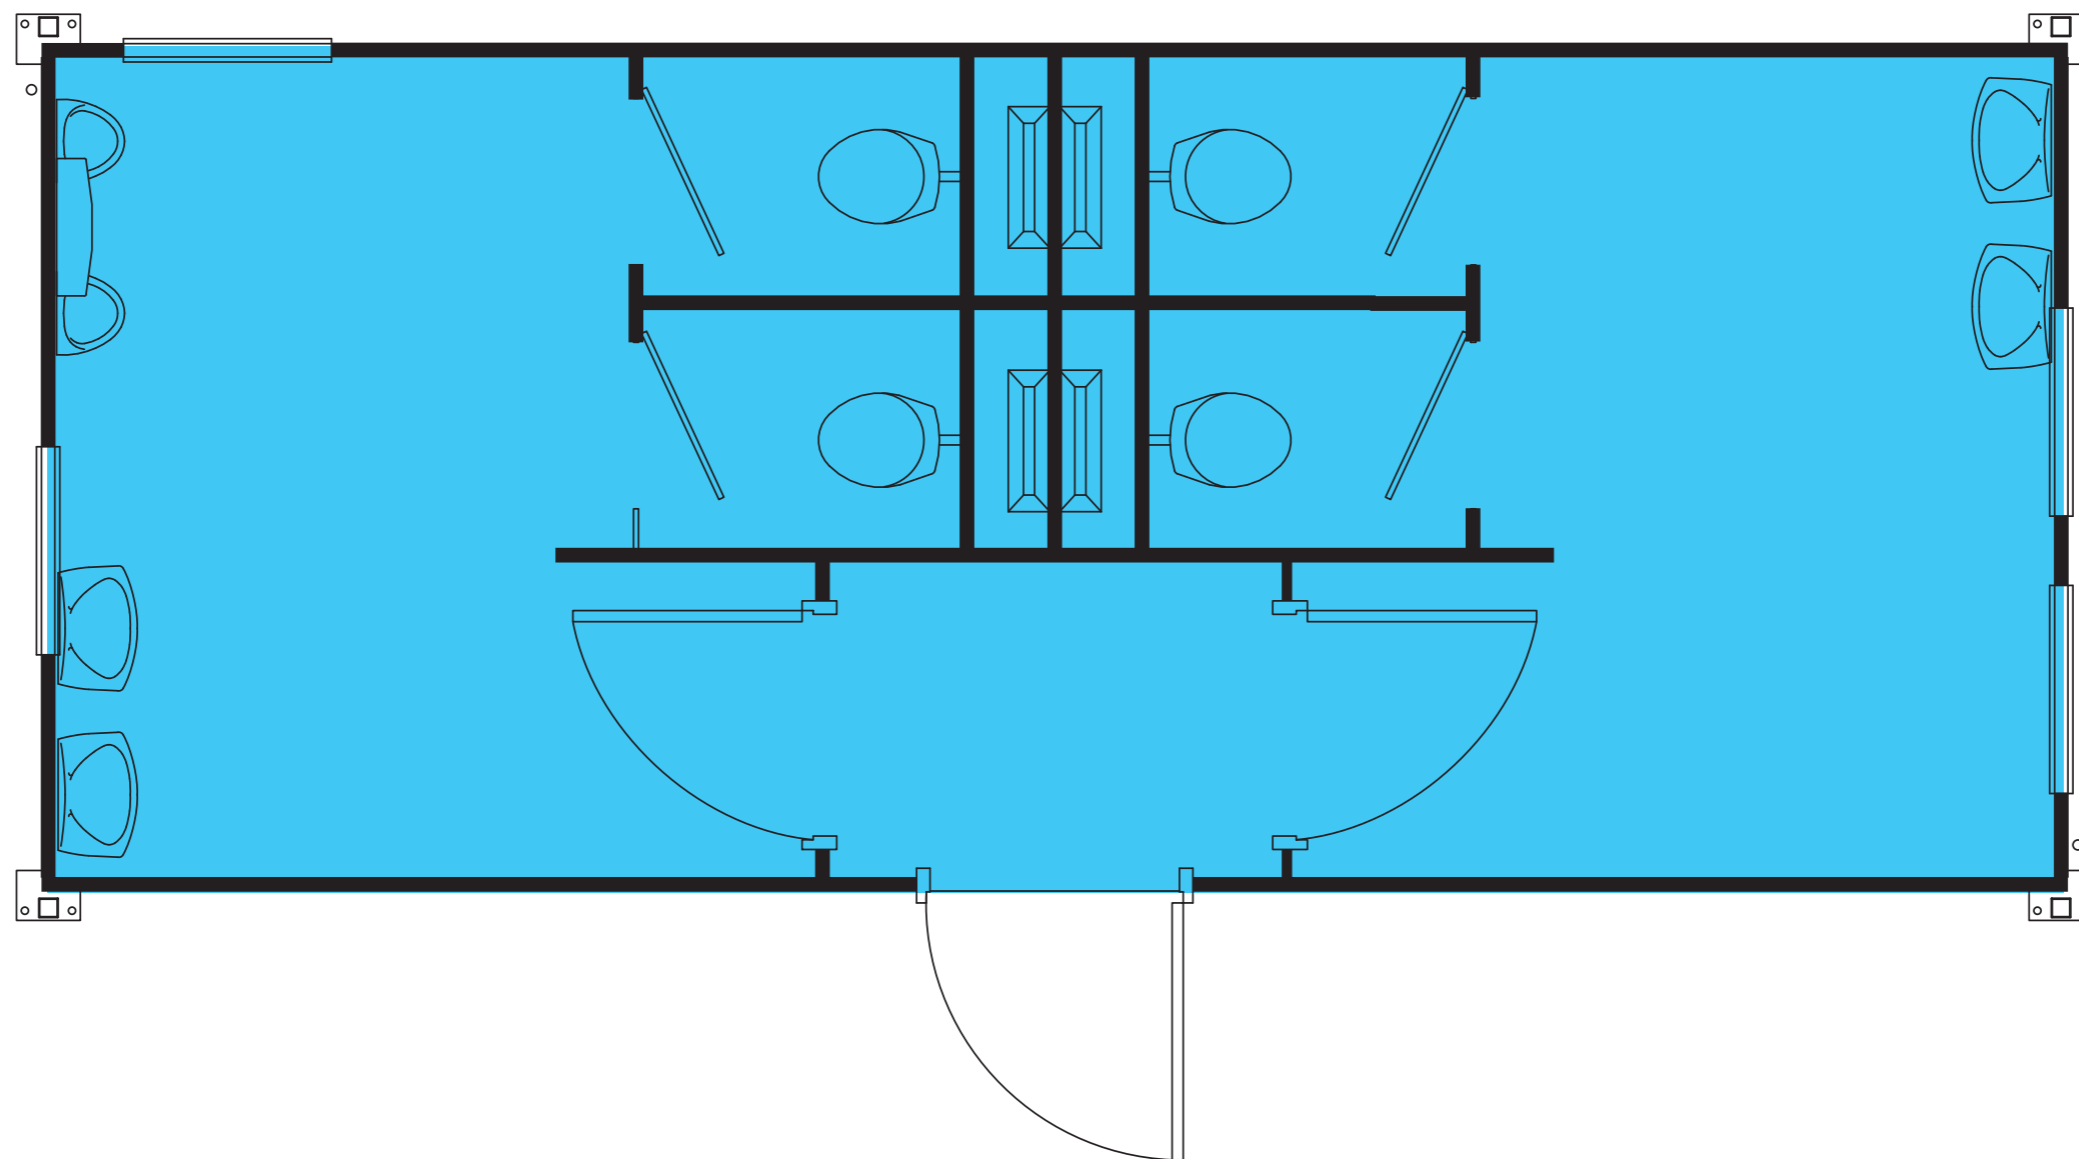

Portakabin 242 (type Q)
Male/Female toilet unit
Mains: 7.48 x 3.27m

Portakabin
Allspace

Quality - this time - next time - every time

For more information call:

01 808 5055