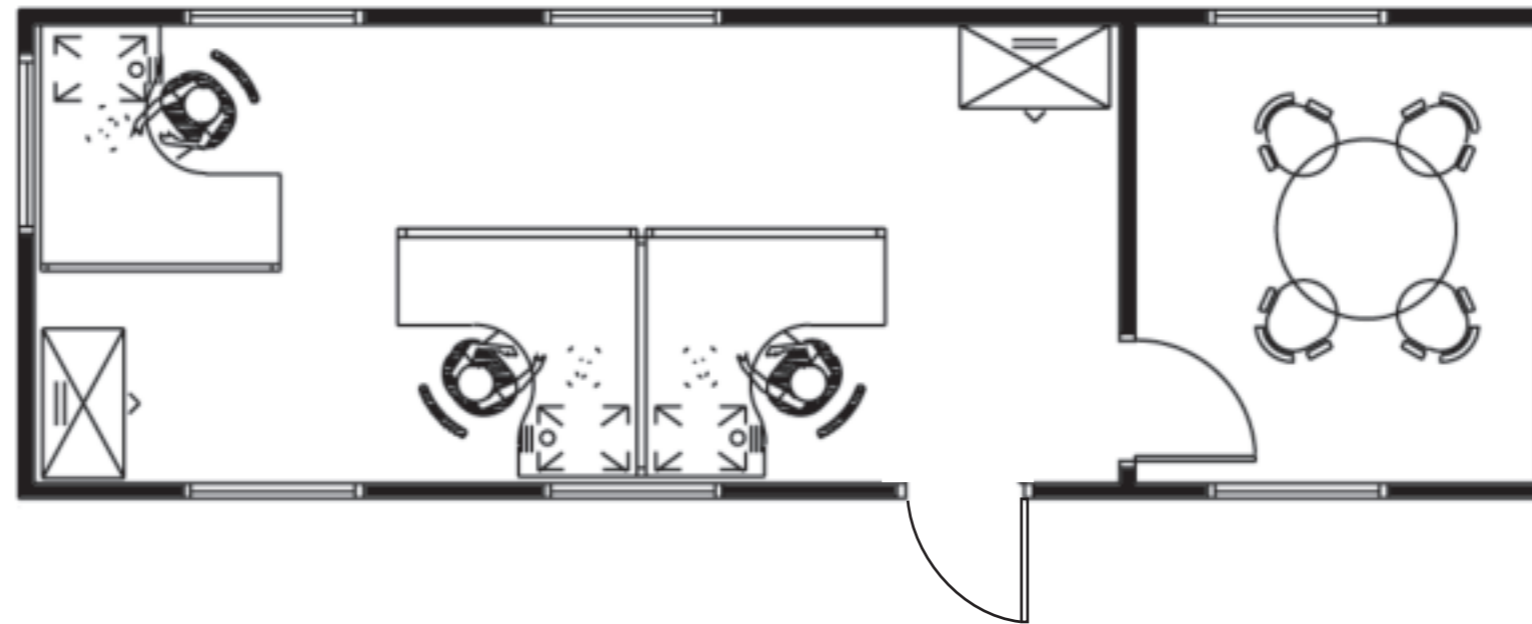

Pacemaker PK342 Office Building

Portakabin
Allspace

Quality - this time - next time - every time

For more information call:

01 808 5055