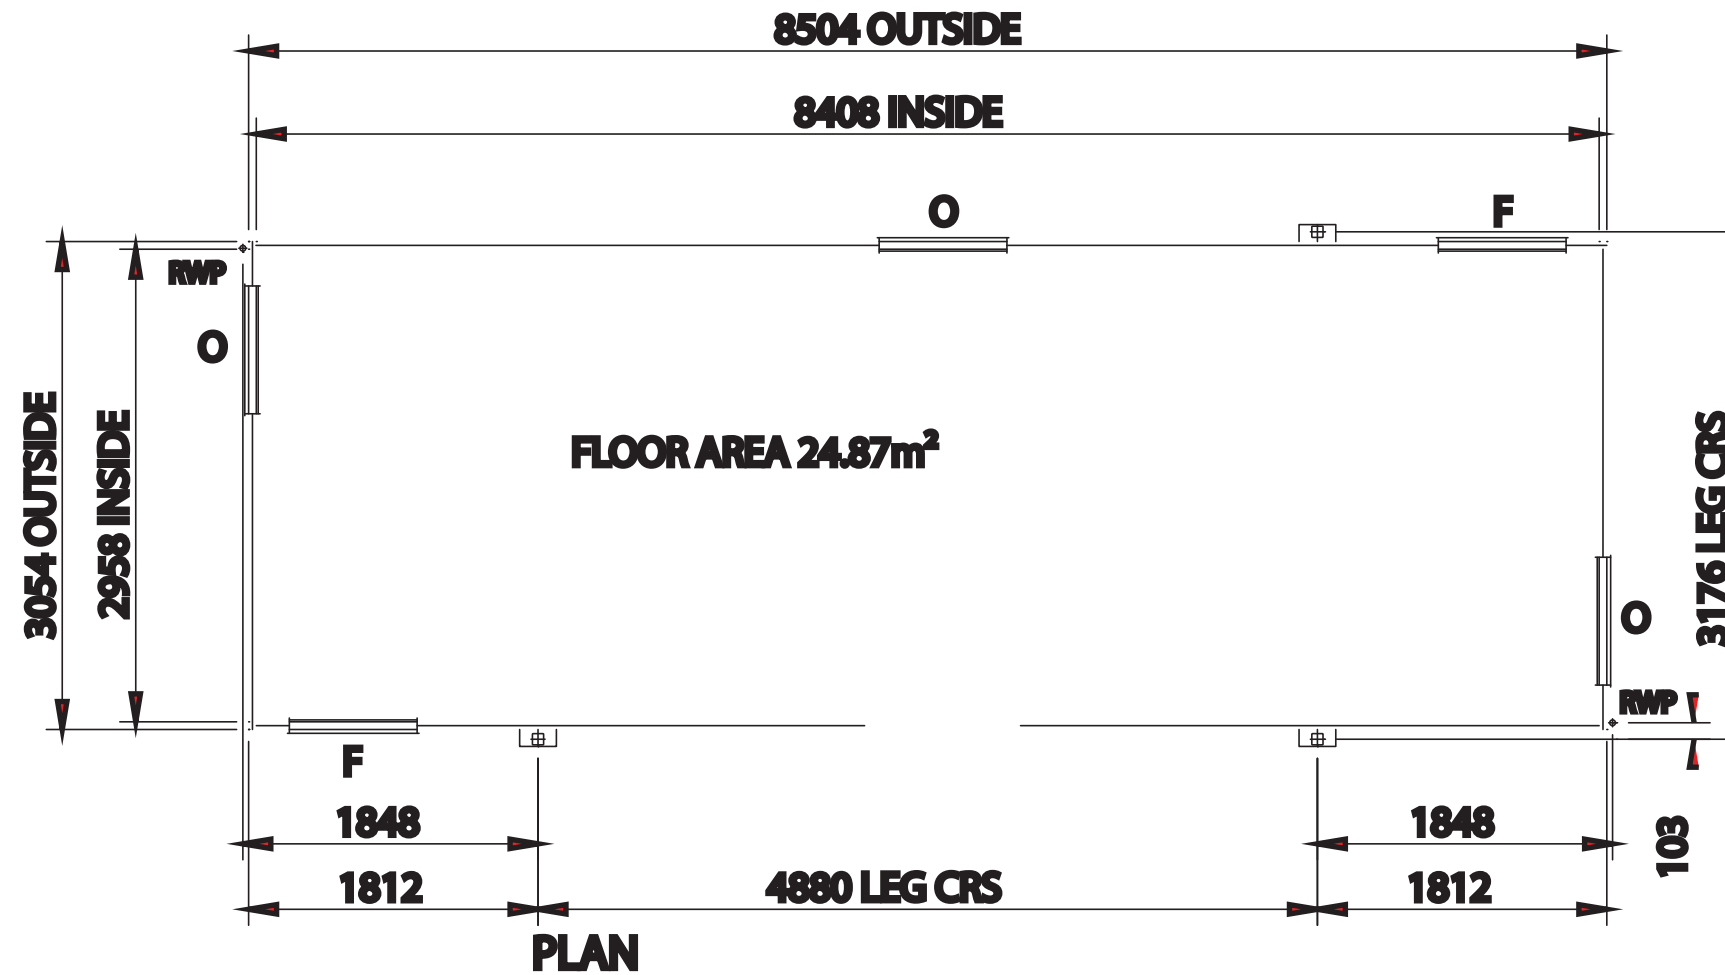

Pacemaker PK282 Open Plan Building

Portakabin
Allspace

Quality - this time - next time - every time

For more information call:

01 808 5055