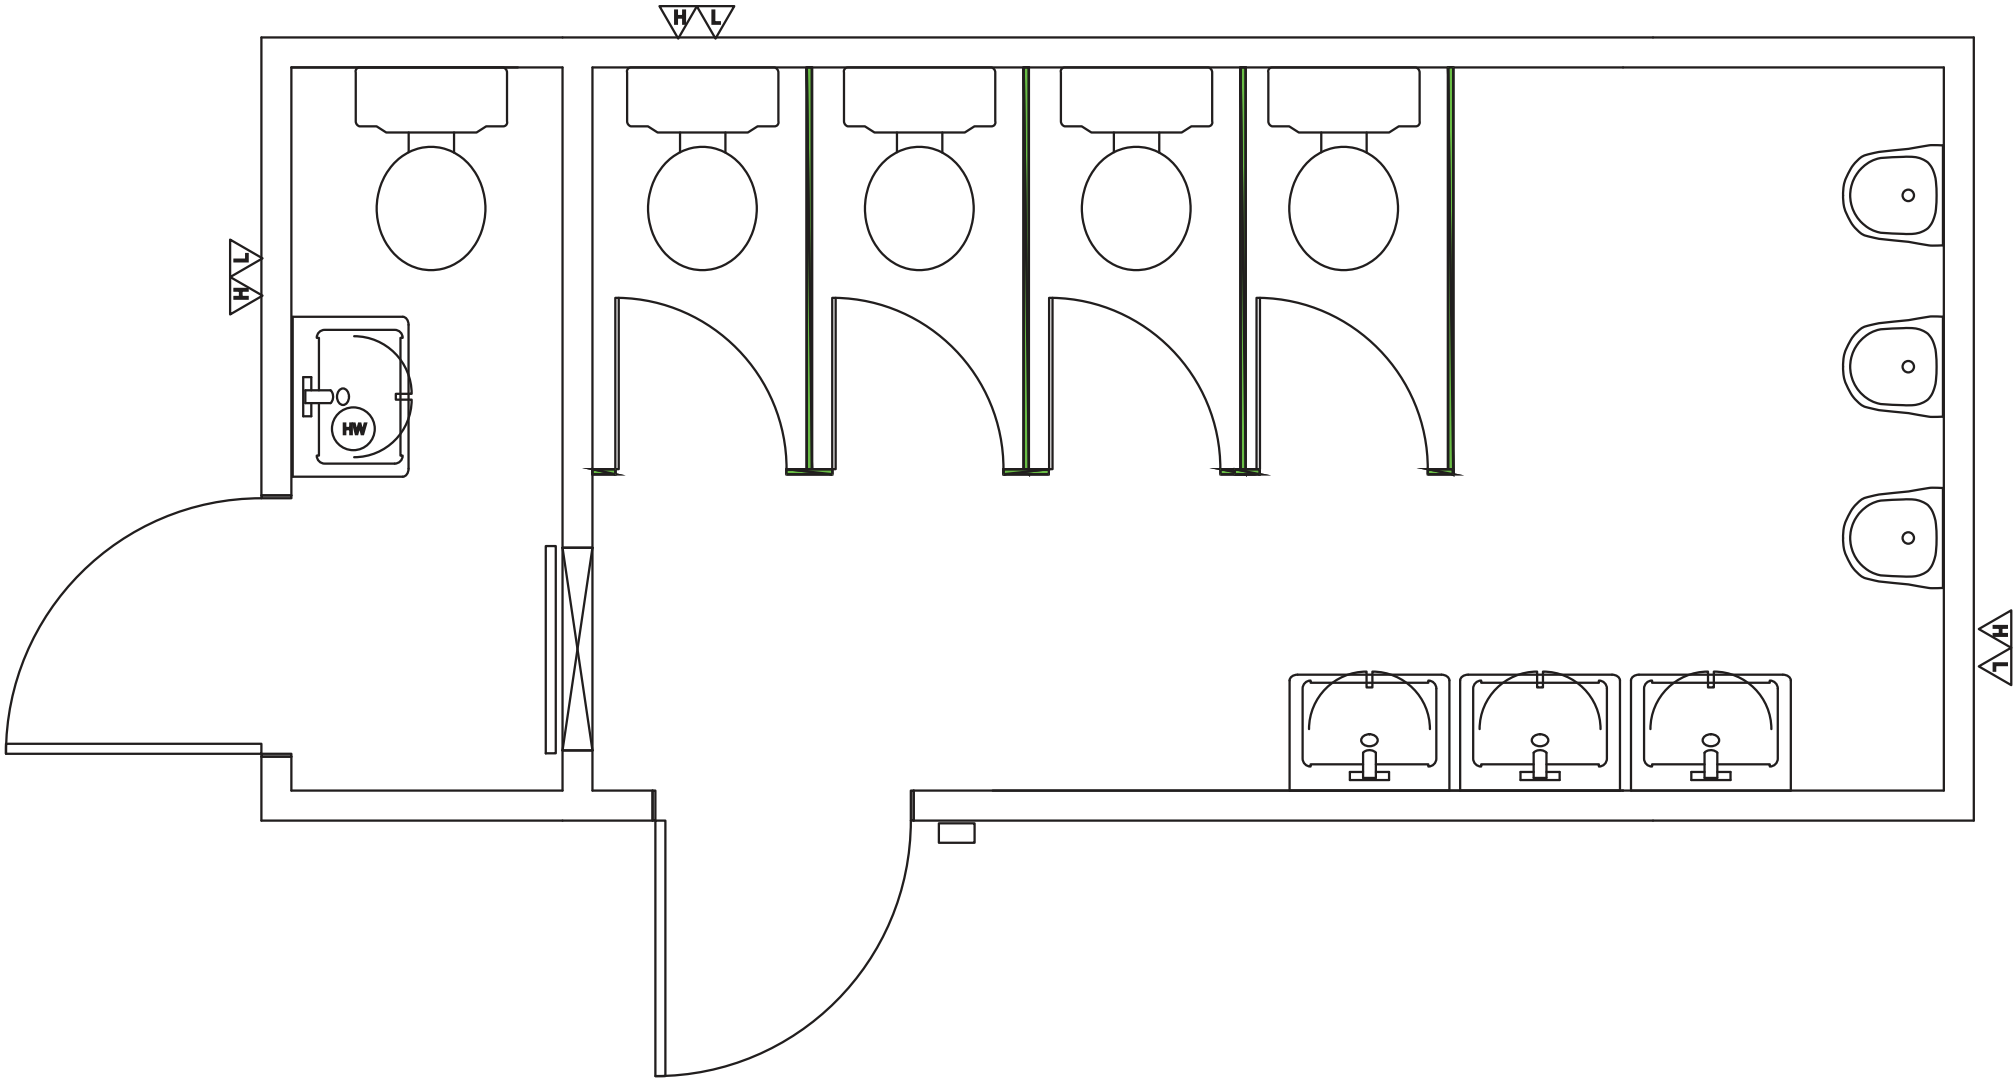

20' x 9' Toilet Block 4+1 up to 6 ladies and 42 gents

For more information call:

01 808 5055