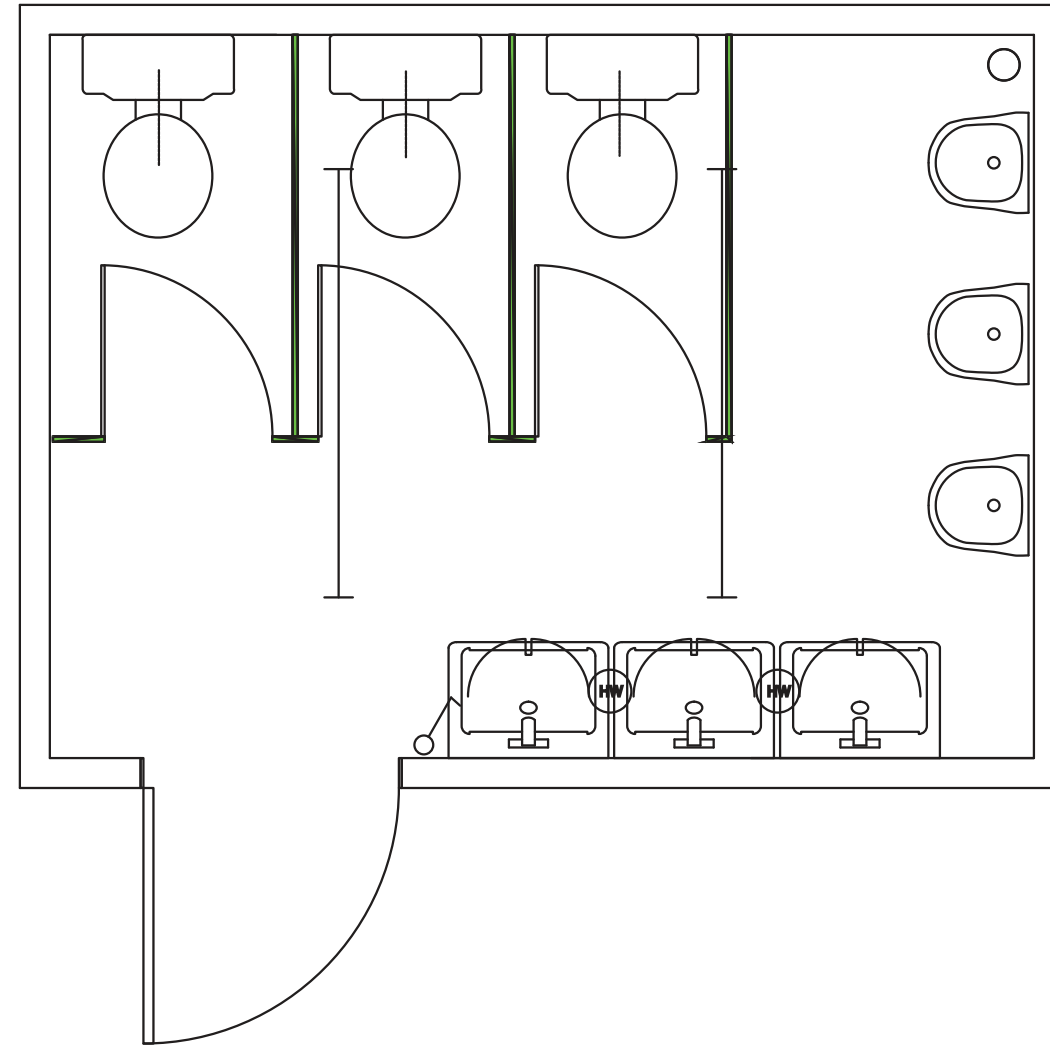

12' x 9' Toilet Block up to 36 gents

For more information call:

01 808 5055