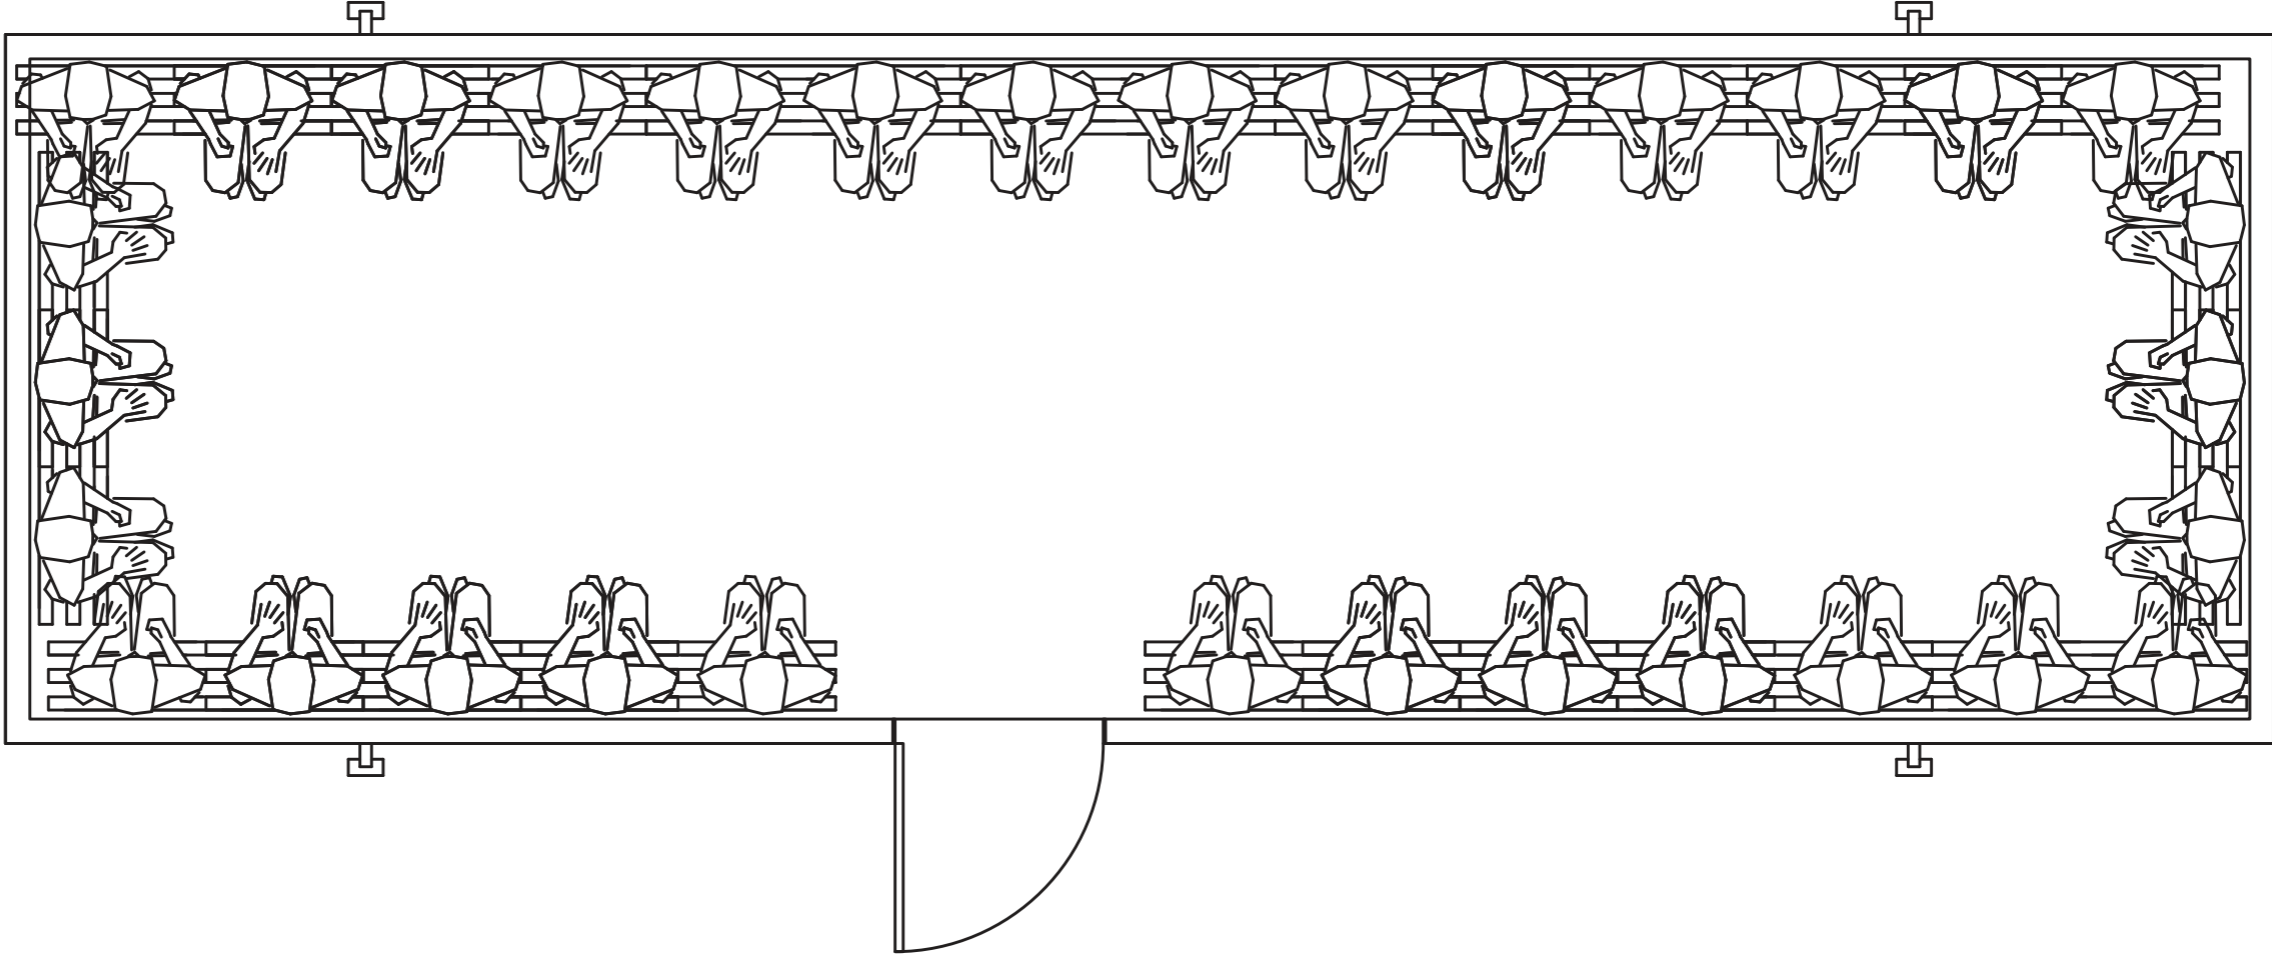

32 Person 32' x 10' Changing Room

For more information call:

01 808 5055