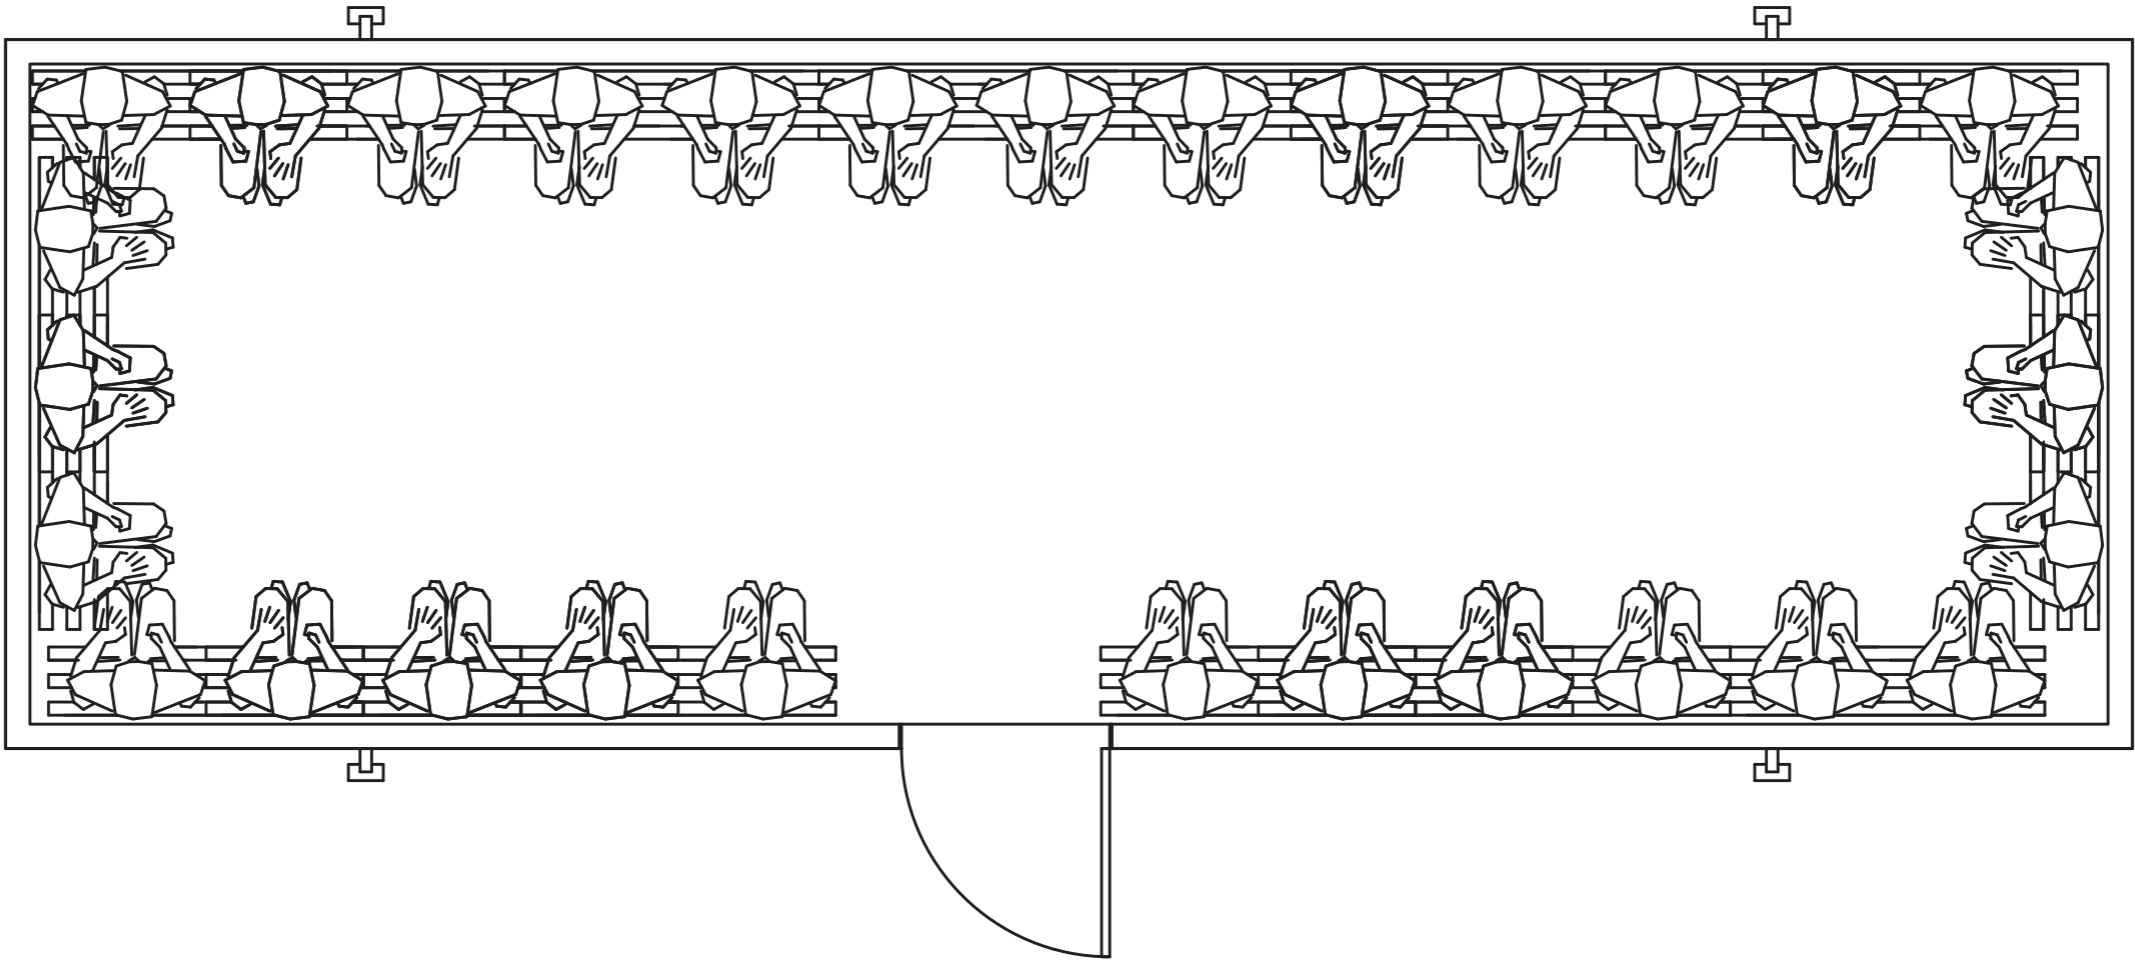

30 Person 30' x 10' Changing Room

For more information call:

01 808 5055