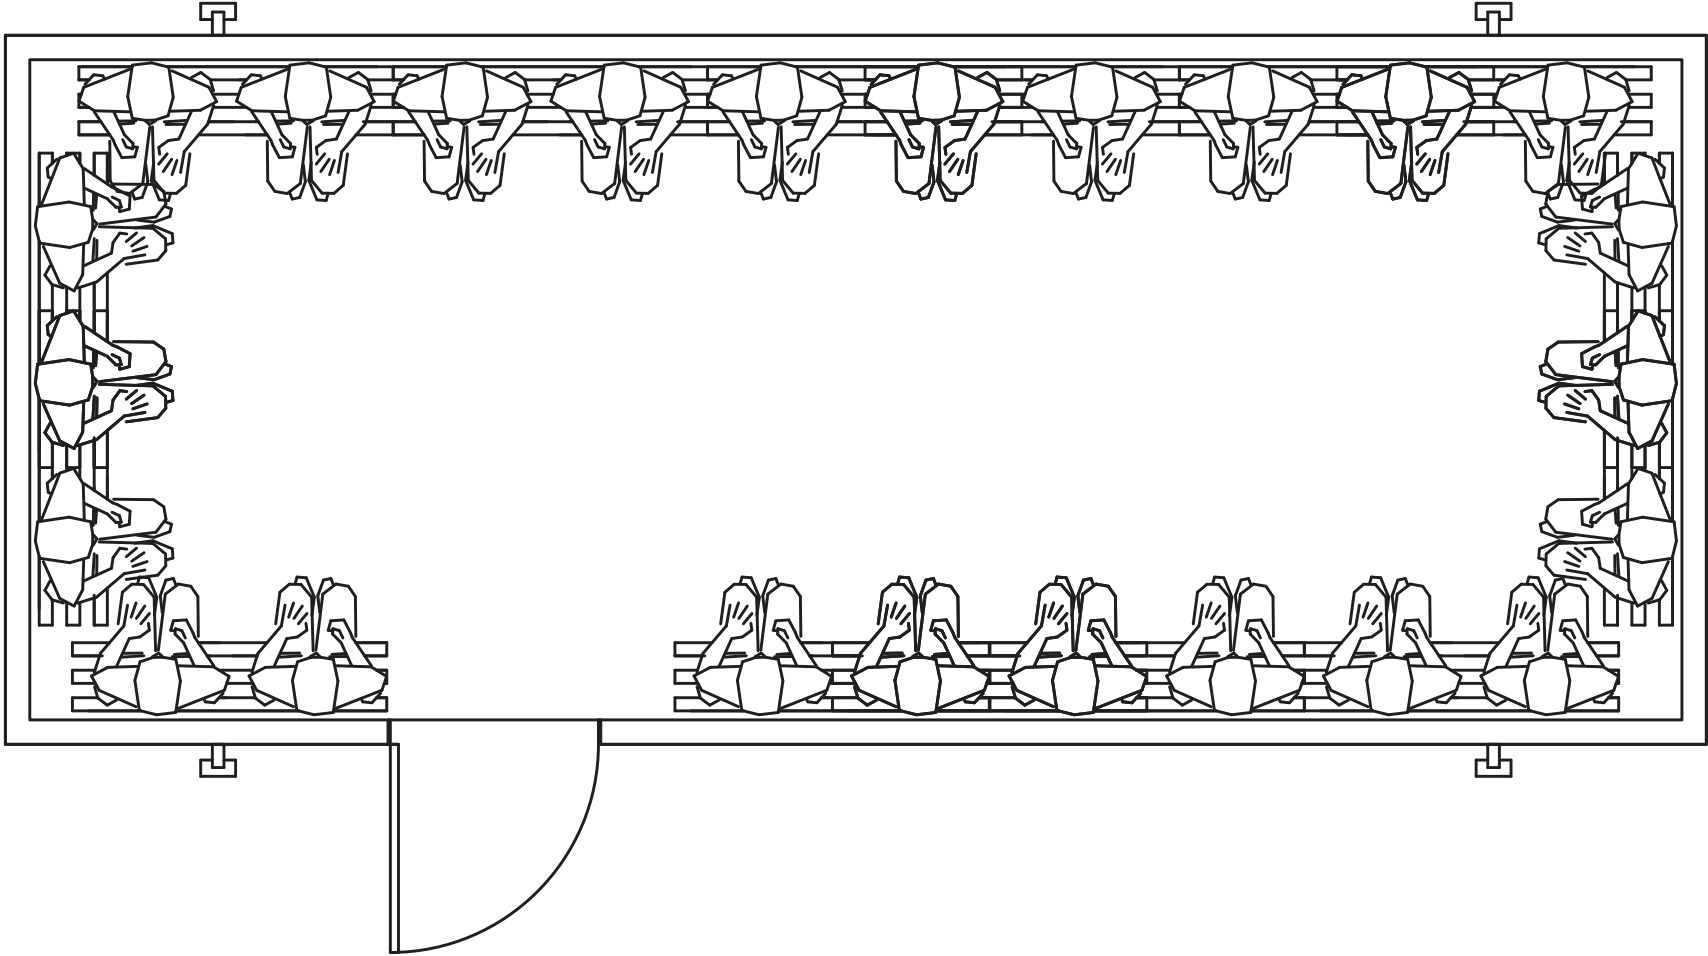

24 Person 24' x 10' Changing Room

For more information call:

01 808 5055