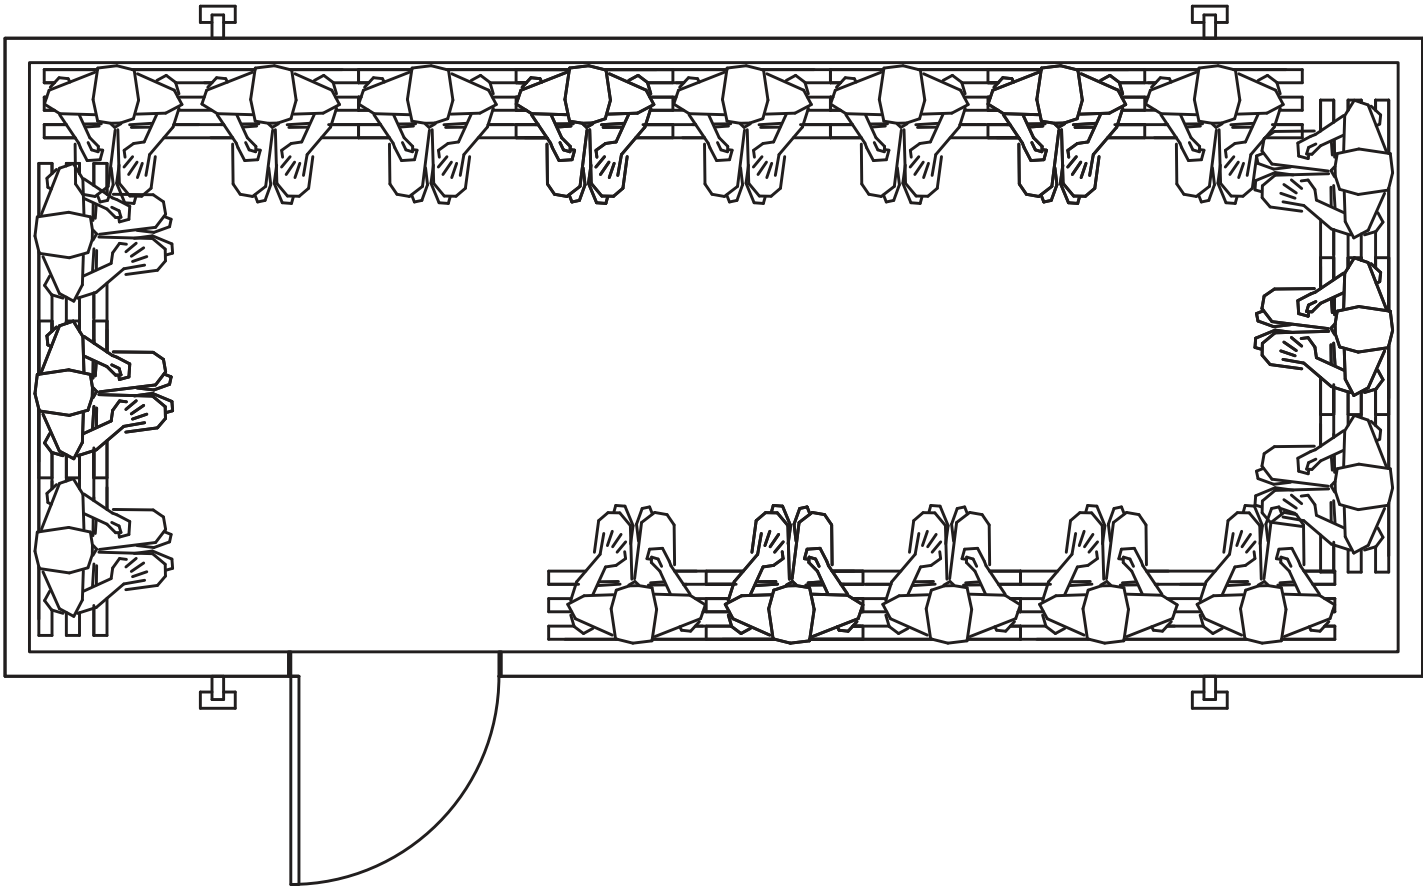

20 Person 20' x 9' Changing Room

For more information call:

01 808 5055