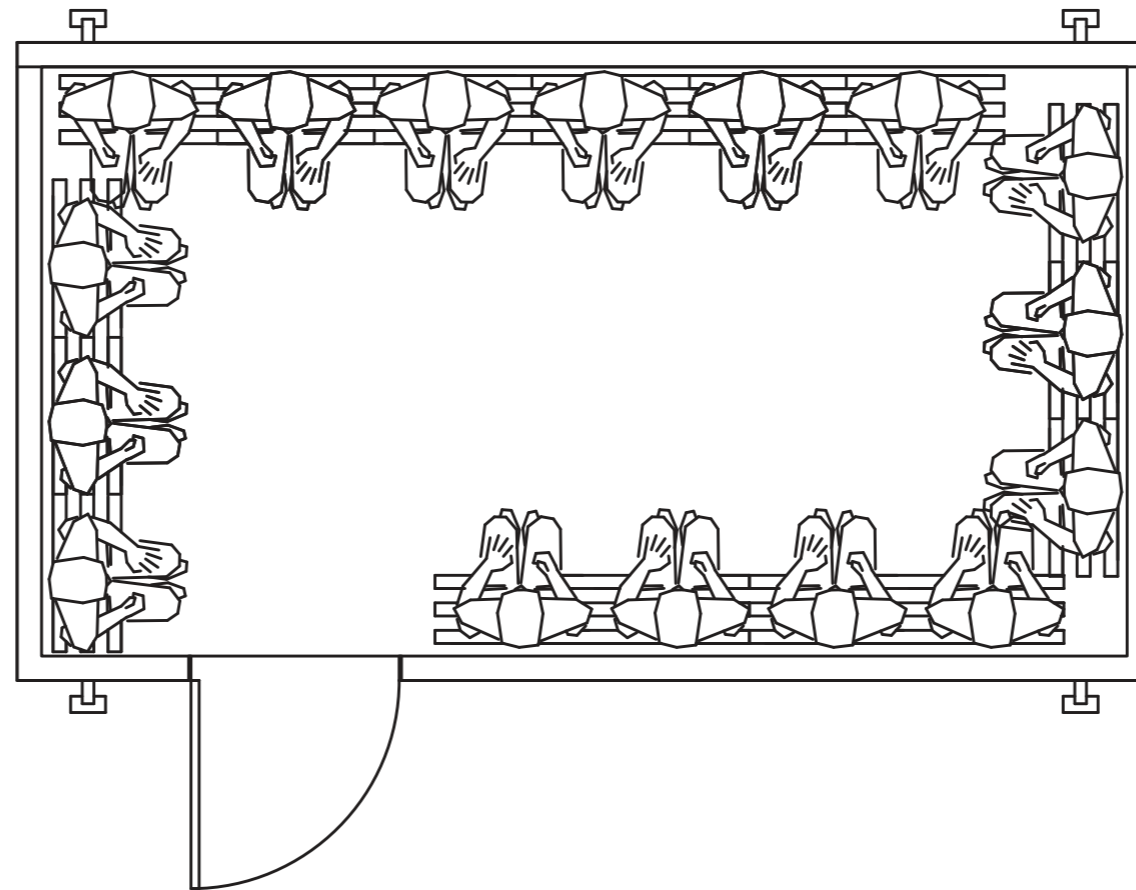

16 Person 16' x 9' Changing Rooms

For more information call:

01 808 5055