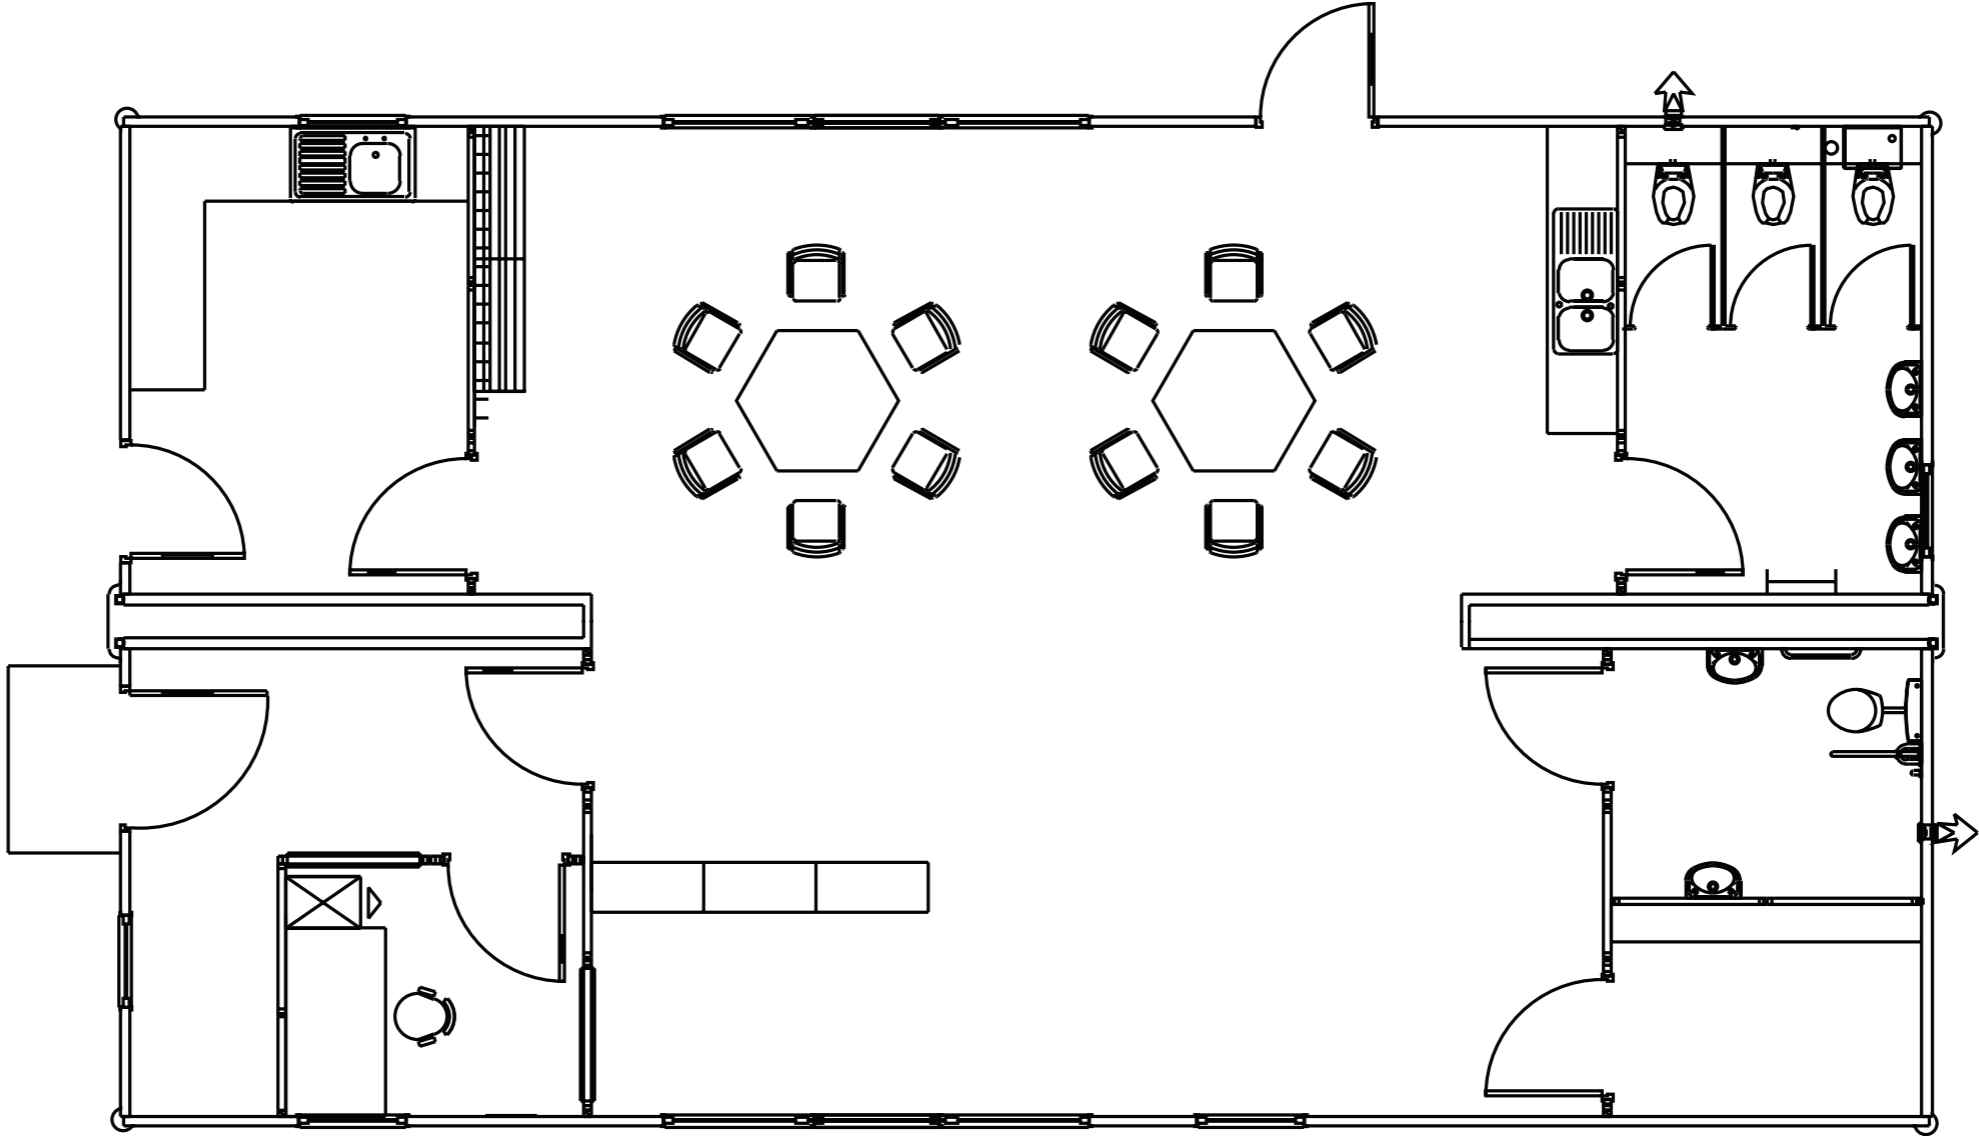

Titan TN154 Nursery Building

Portakabin
Allspace

Quality - this time - next time - every time

For more information call:

01 808 5055