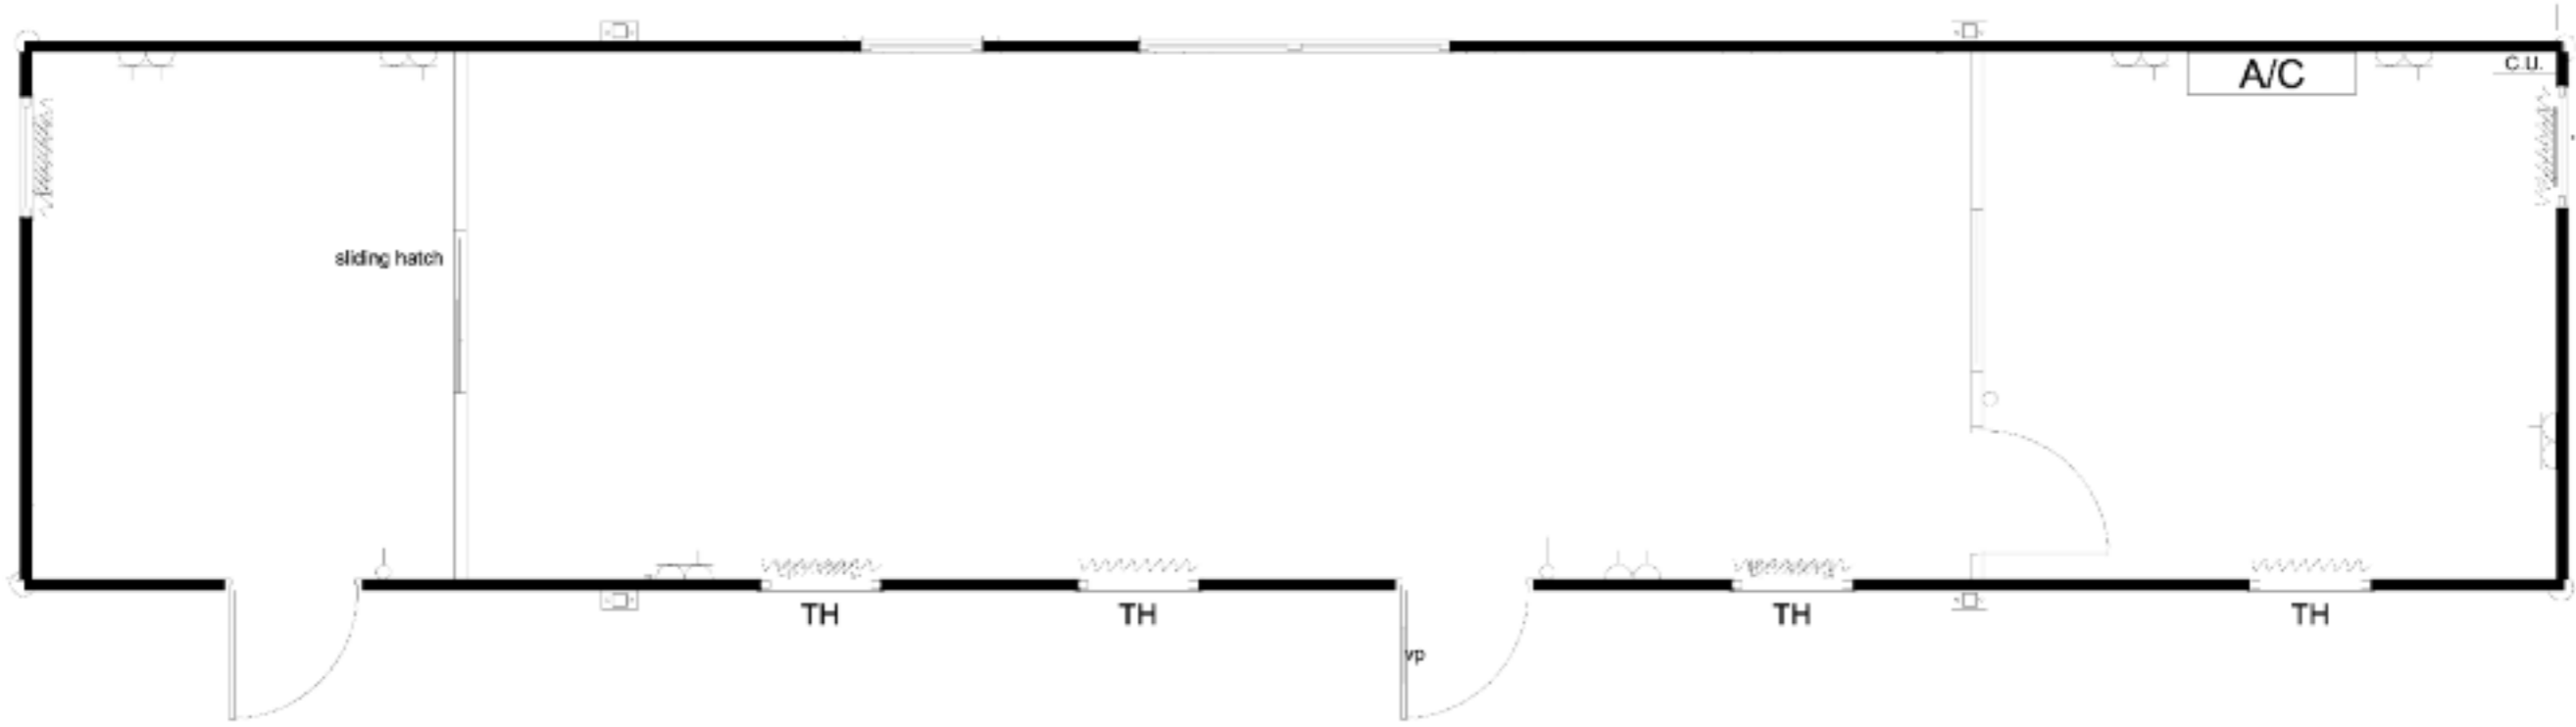

Titan TN184 Office Building

Portakabin[®]

Quality - this time - next time - every time

For more information call:

01 808 5055