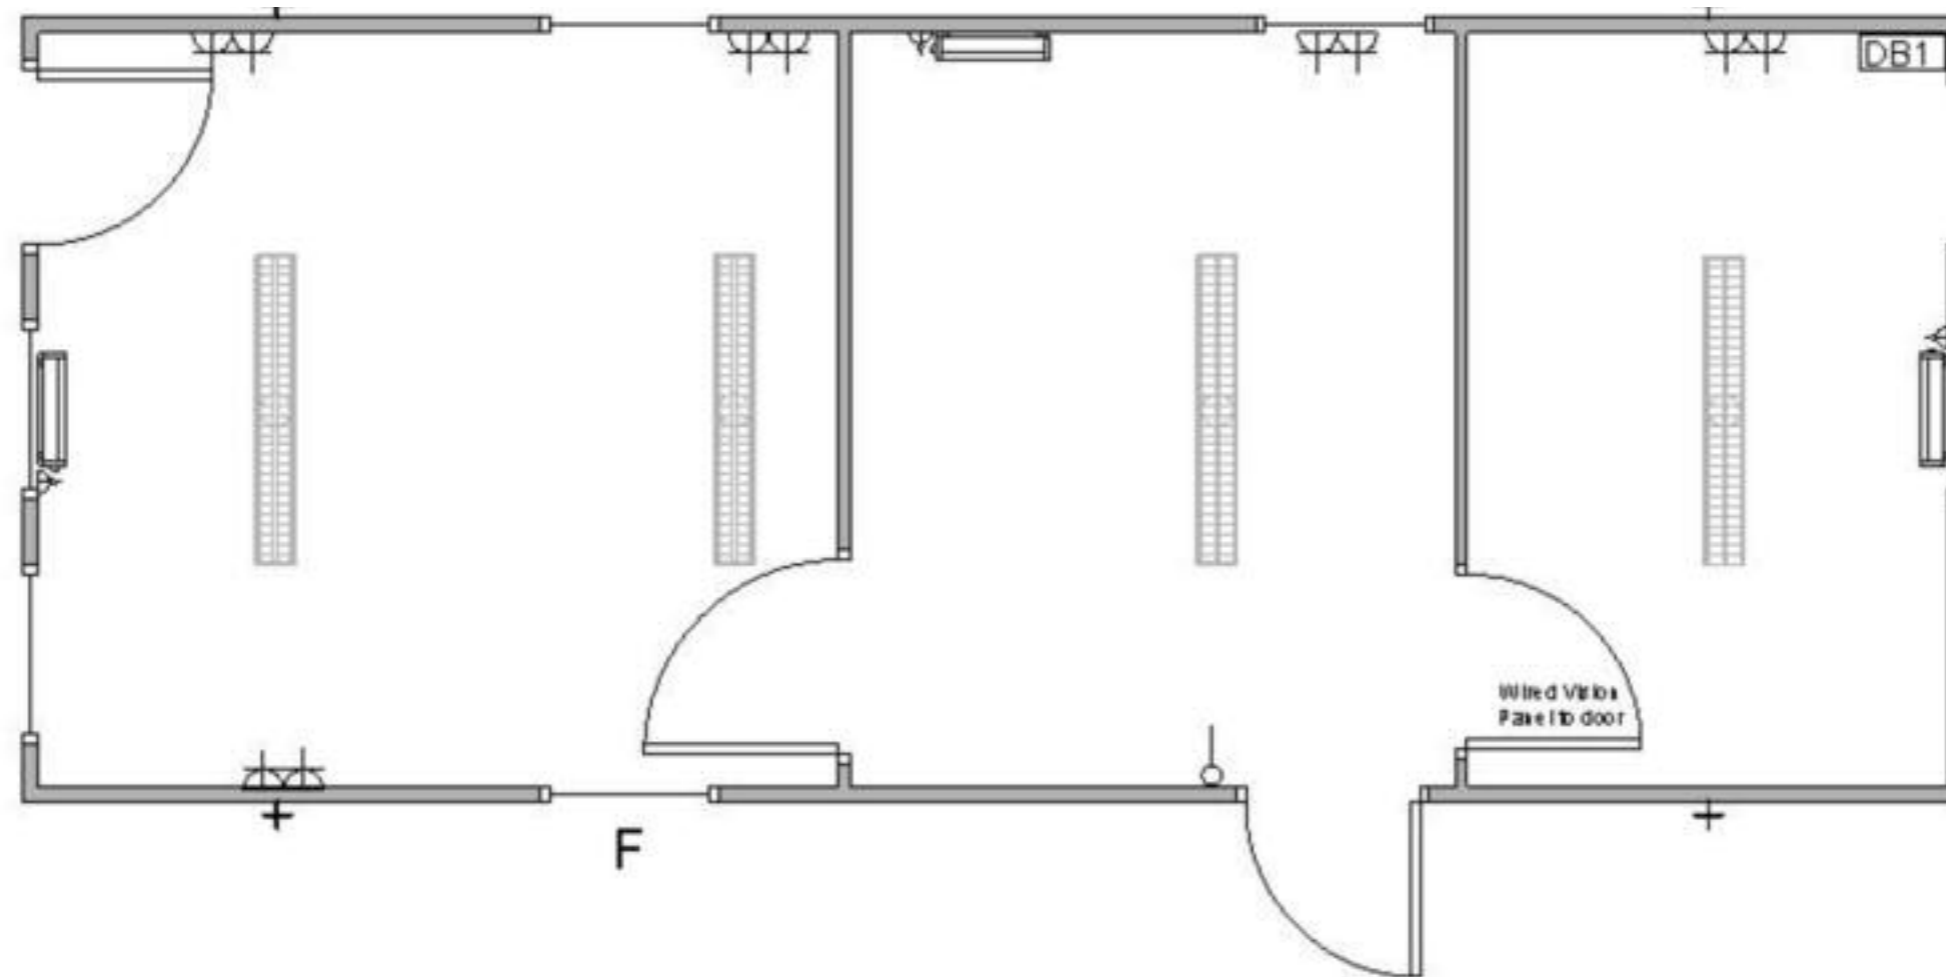

# Pullman PM324 Office

**Portakabin<sup>®</sup>**  
**Allspace**

Quality - this time - next time - every time

For more information call:

01 808 5055