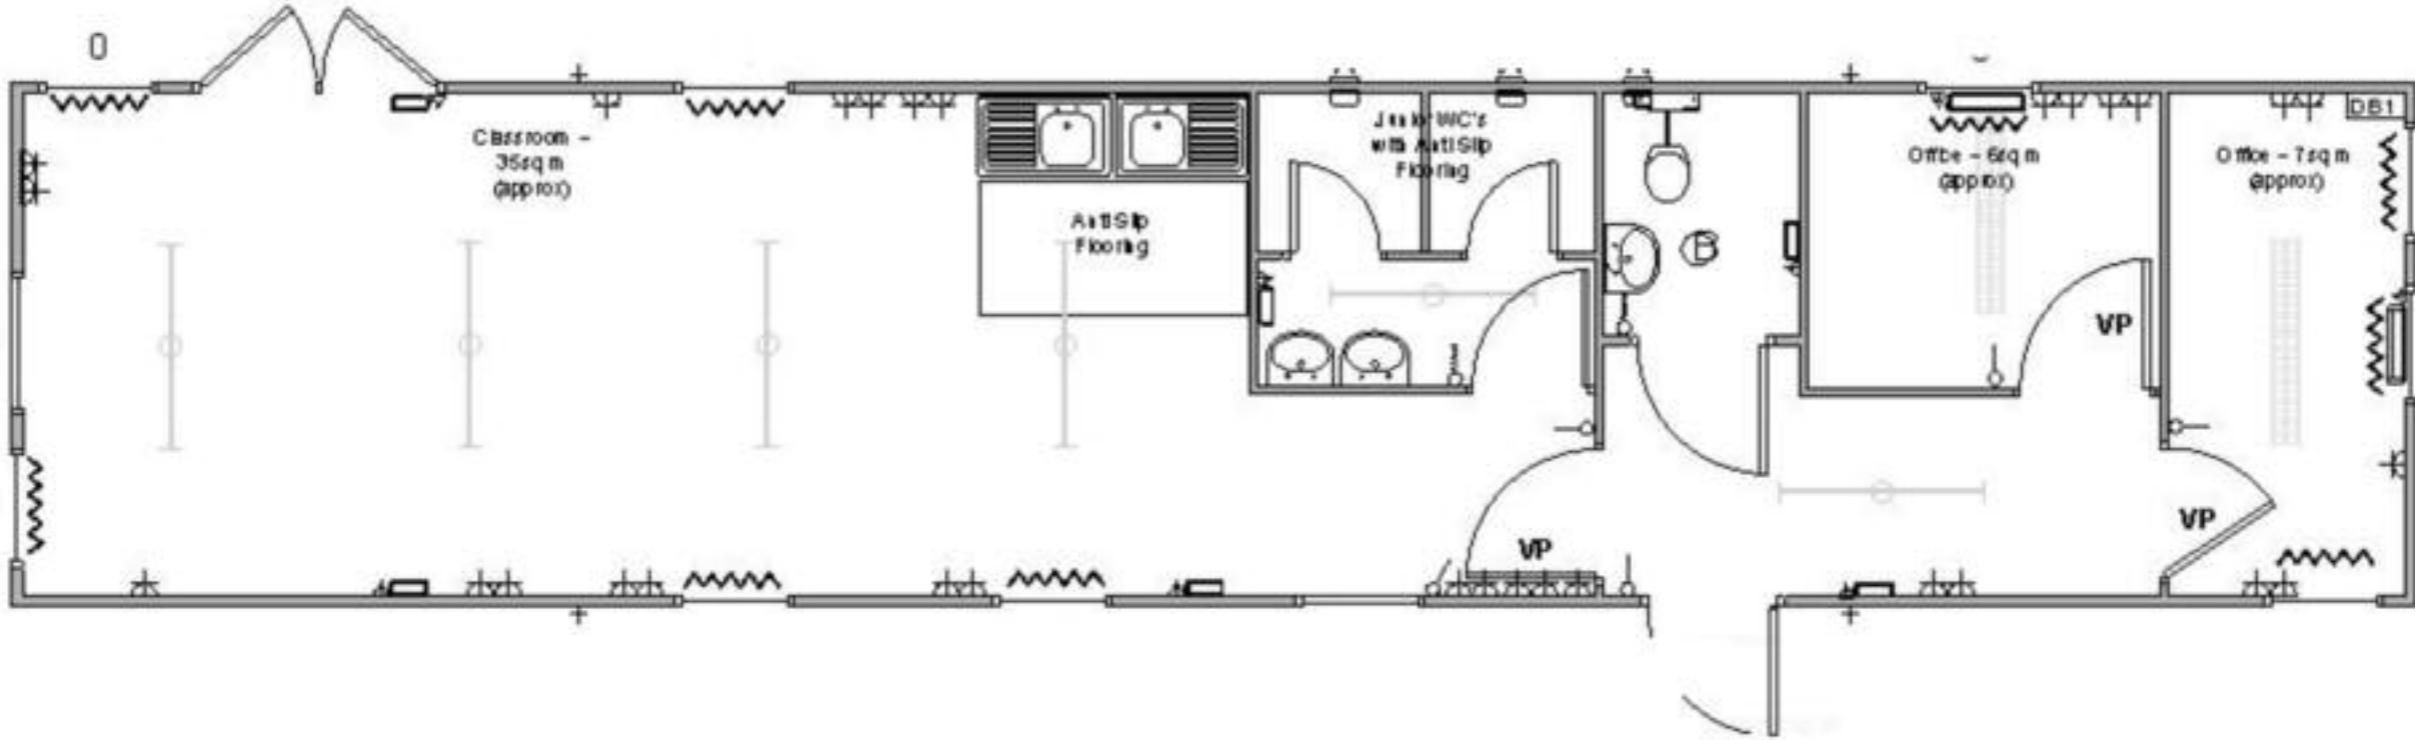

Pullman PM604 Office and Classroom

Portakabin
Allspace

Quality - this time - next time - every time

For more information call:

01 808 5055