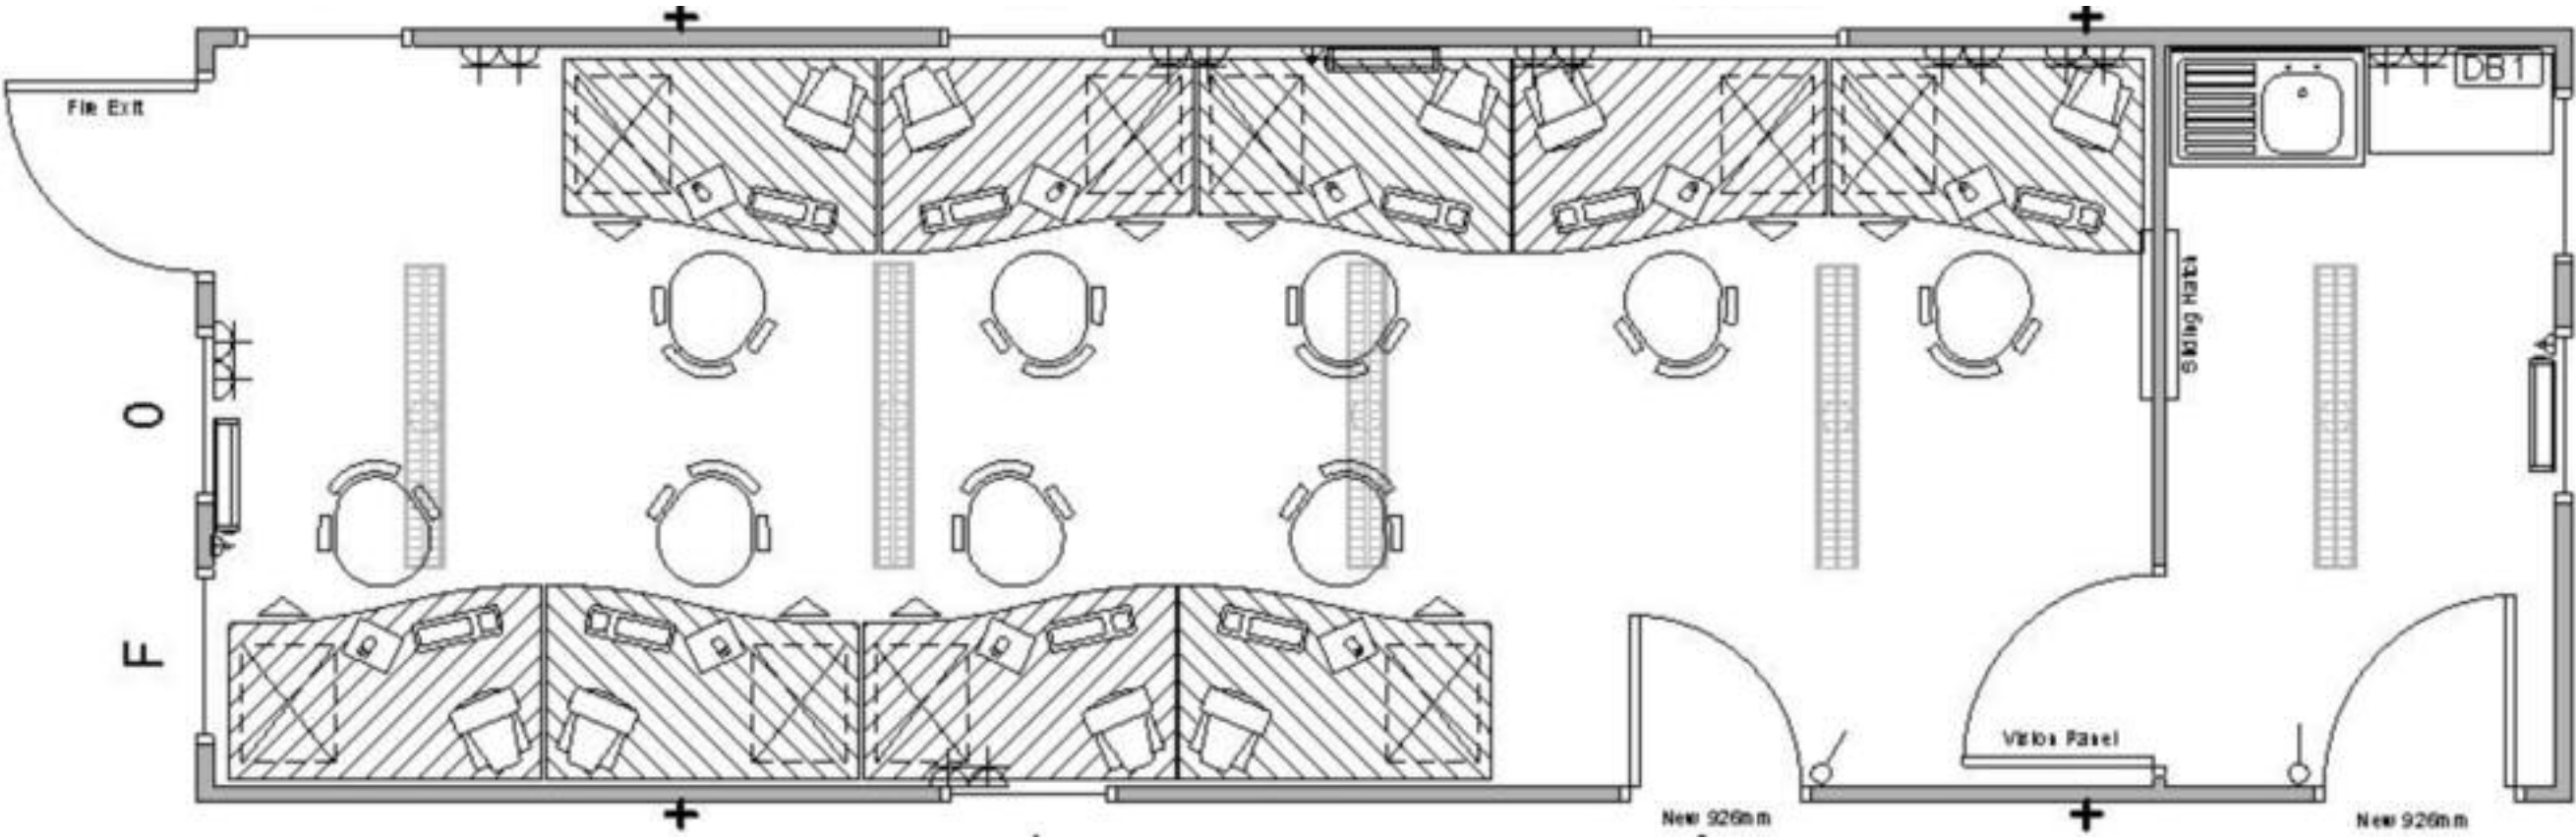

Pullman PM404 Office

Portakabin
Allspace

Quality - this time - next time - every time

For more information call:

01 808 5055