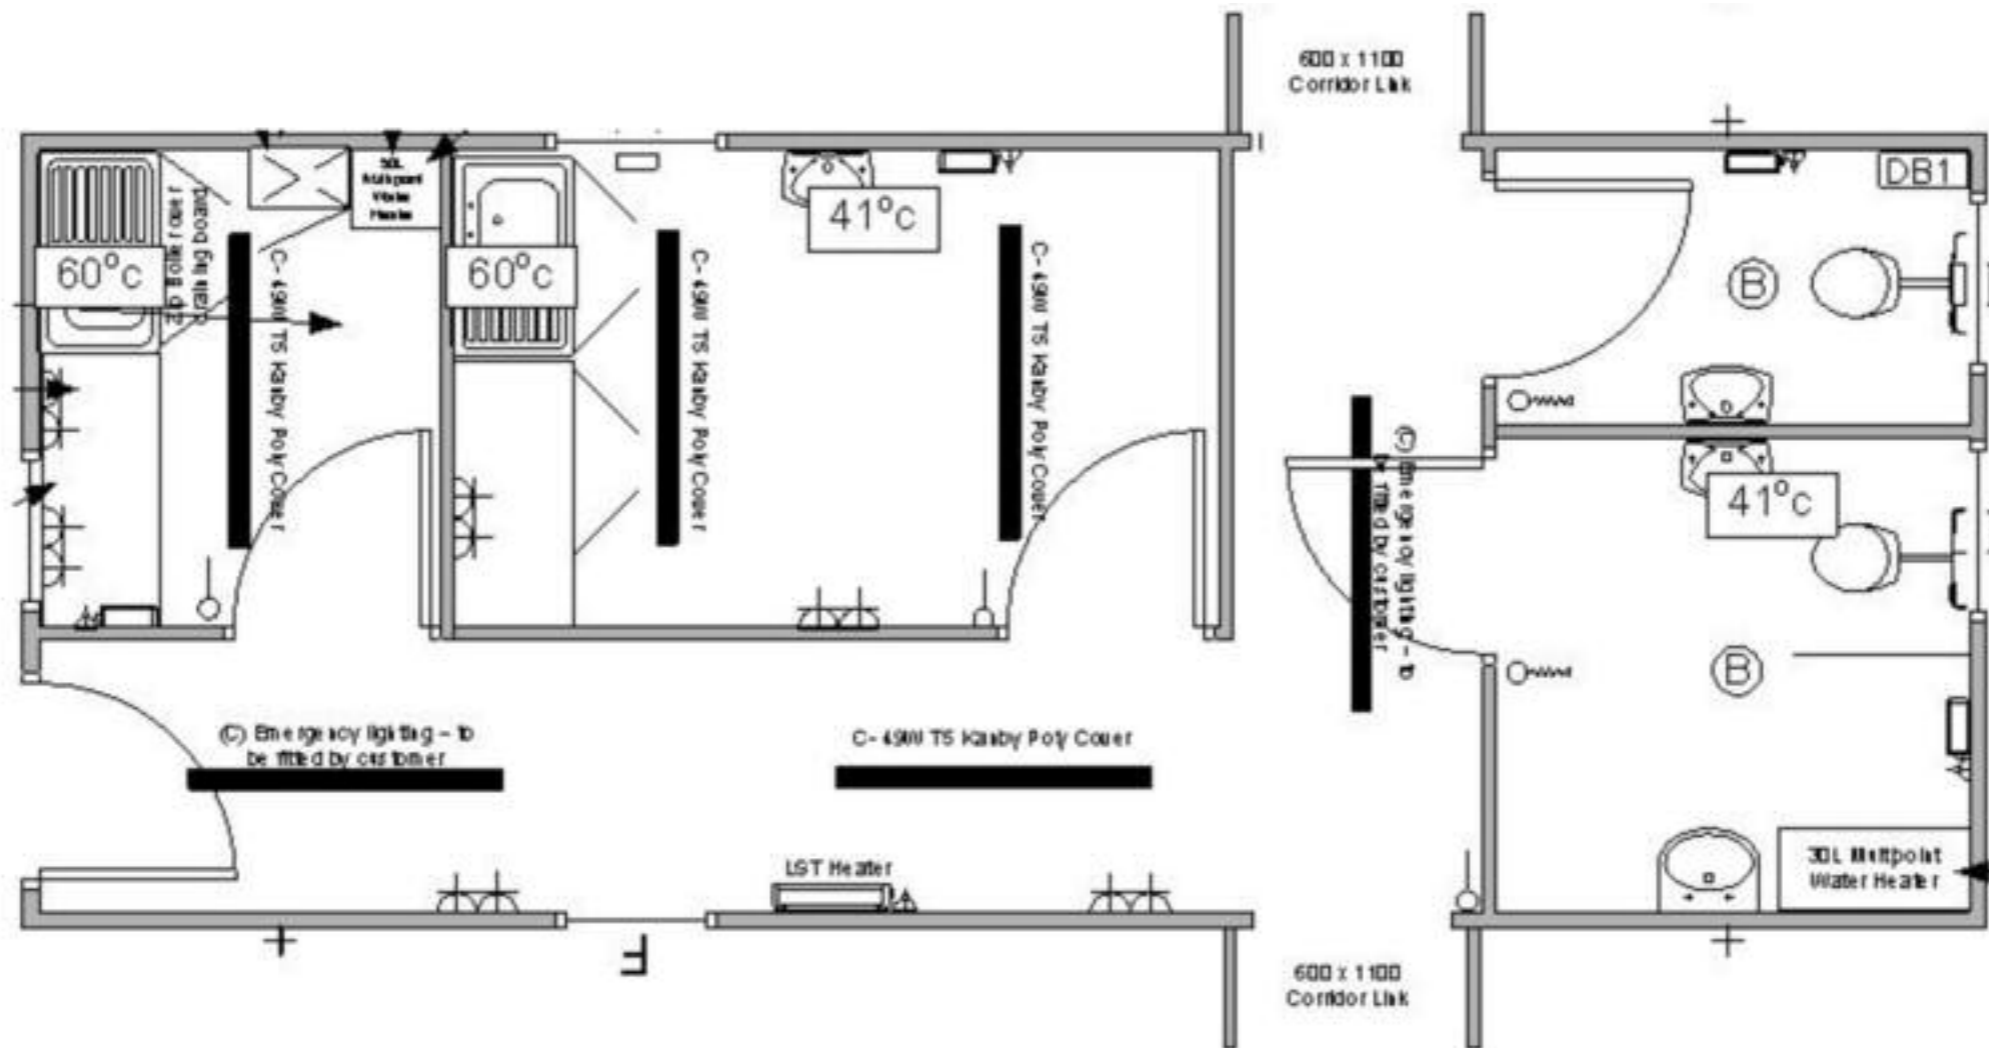

Pullman PM324 Staff Room and Clinic

Portakabin[®]
Allspace

Quality - this time - next time - every time

For more information call:

01 808 5055