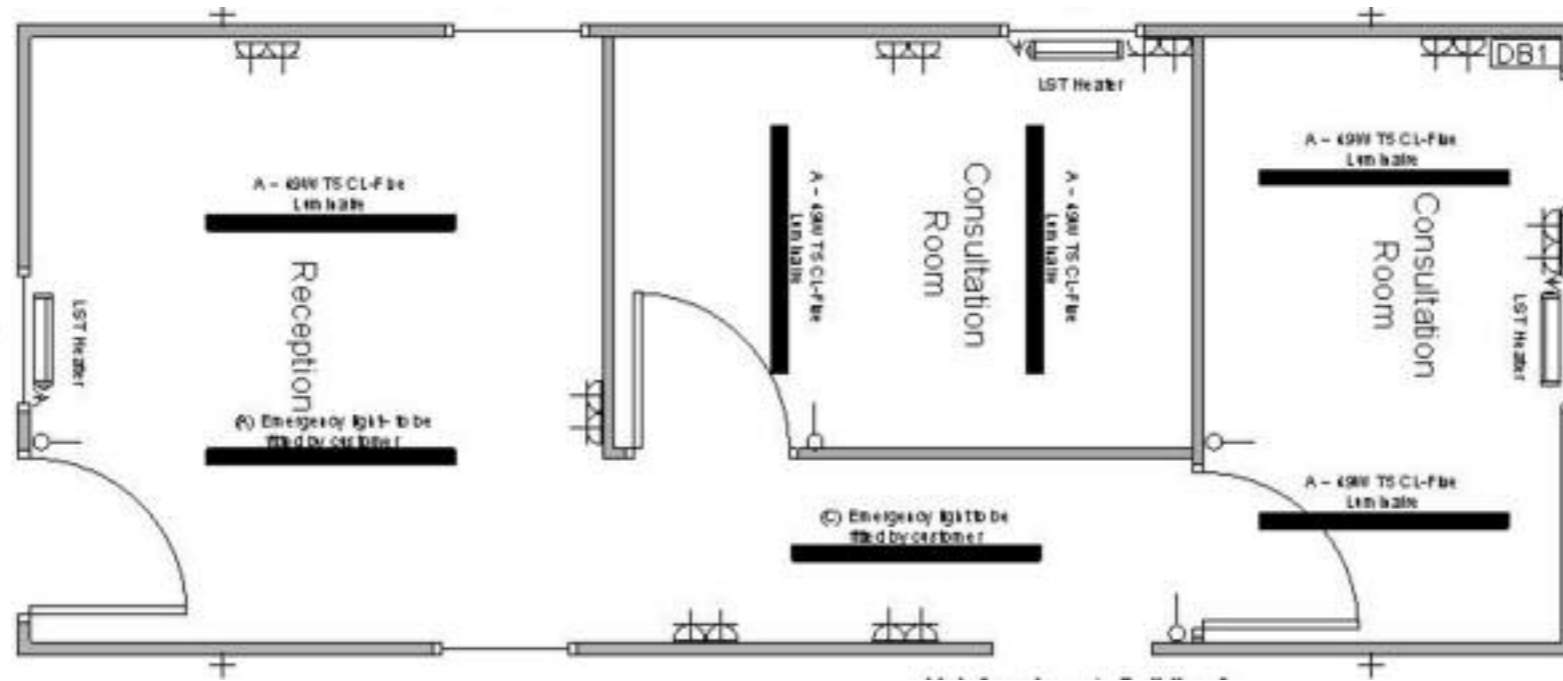

Pullman PM324 Surgery

Portakabin[®]
Allspace

Quality - this time - next time - every time

For more information call:

01 808 5055