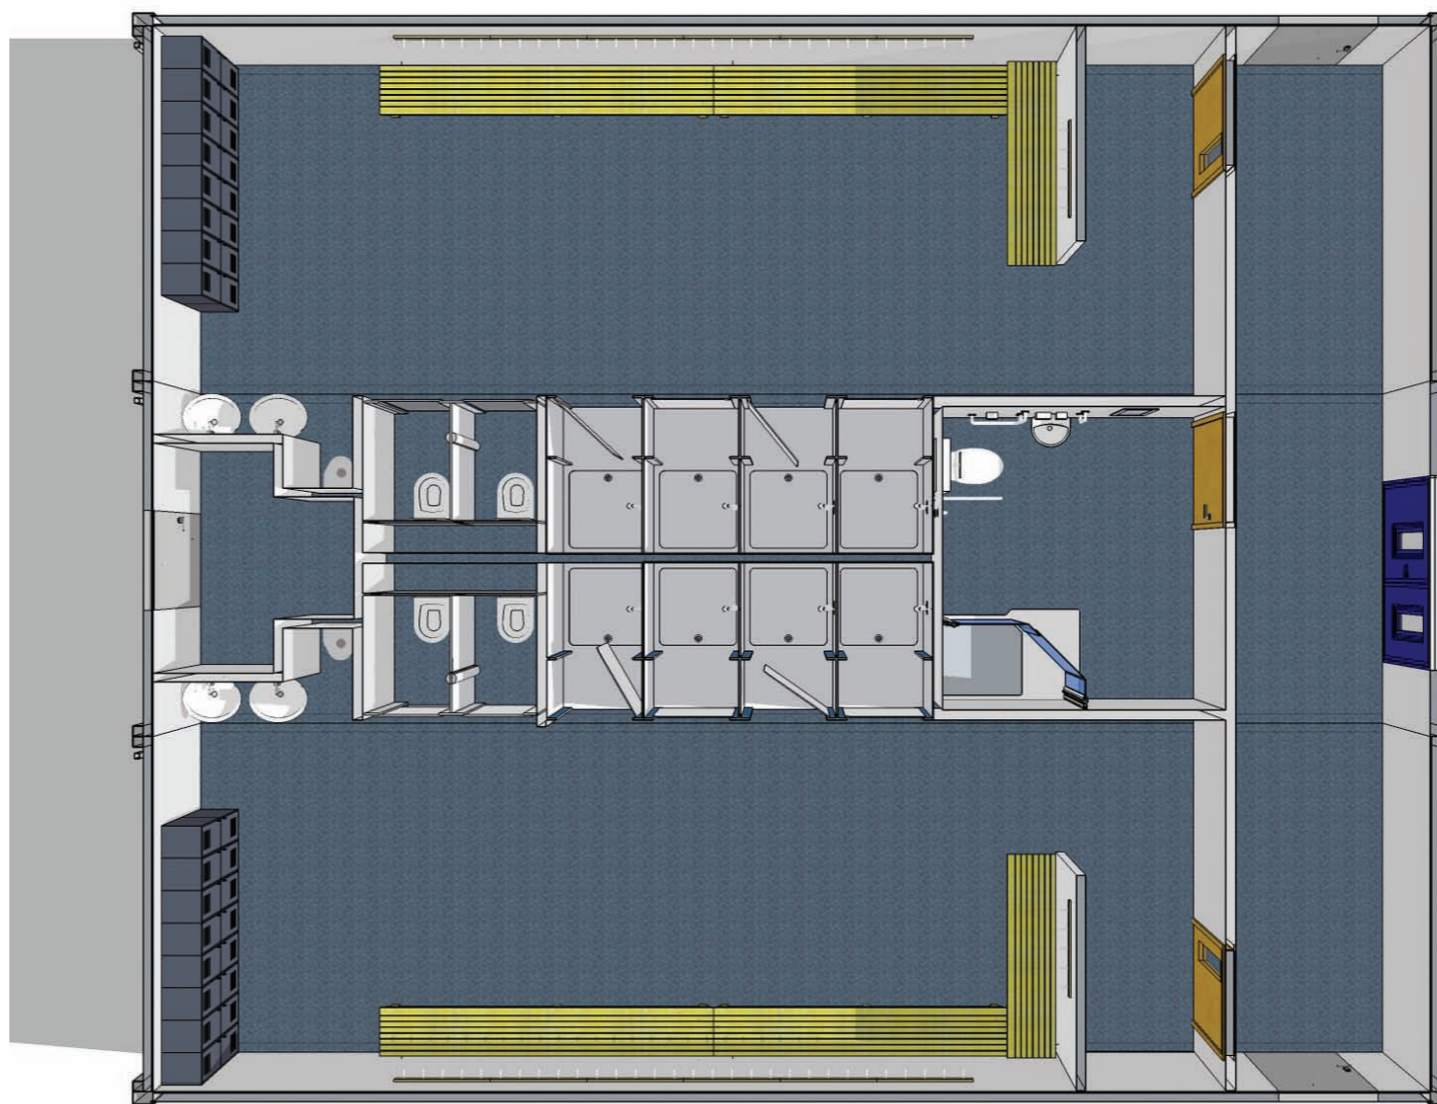

Portakabin Sports Changing Room  
Changing facilities for 2 teams and officials  
Mains: 117m<sup>2</sup>

**Portakabin**  
**Allspace**

Quality - this time - next time - every time

For more information call: