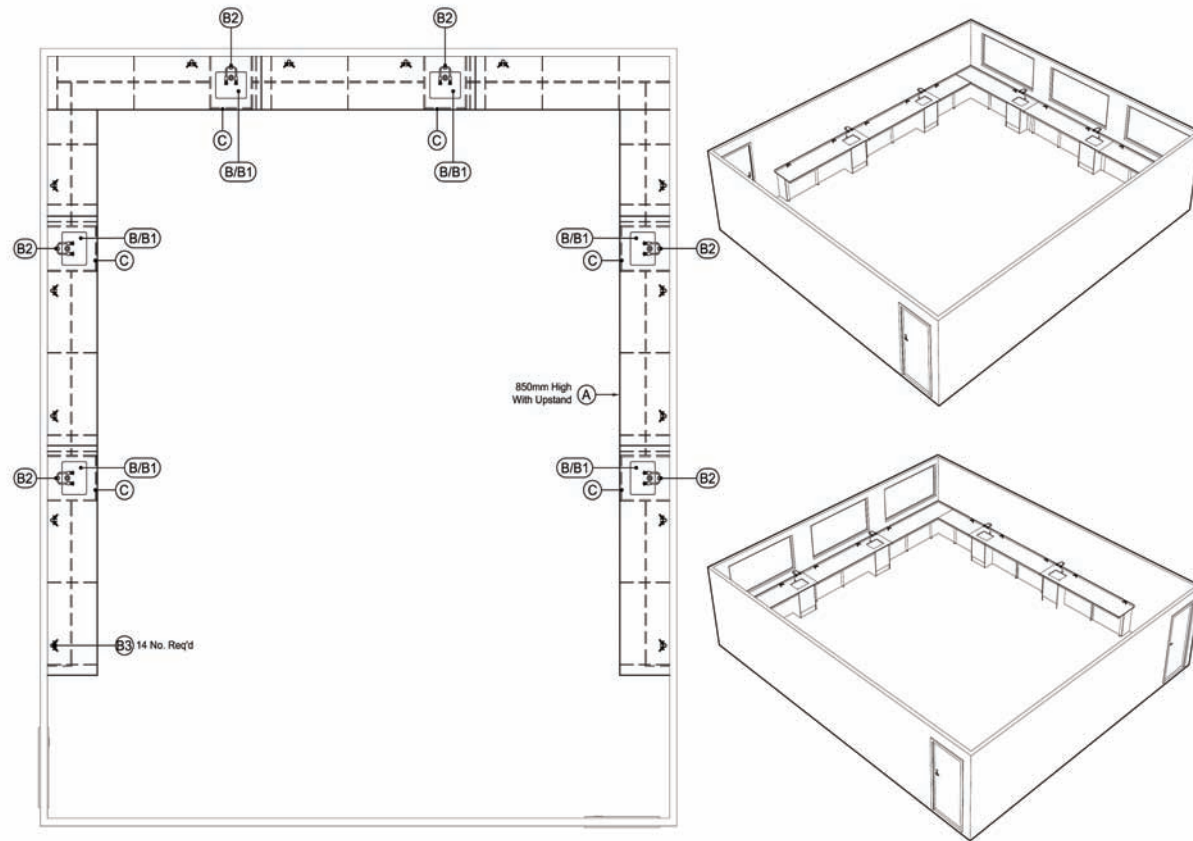

Portakabin Classroom[®]

Portakabin[®]
Allspace

Quality - this time - next time - every time

For more information call:

01 808 5055