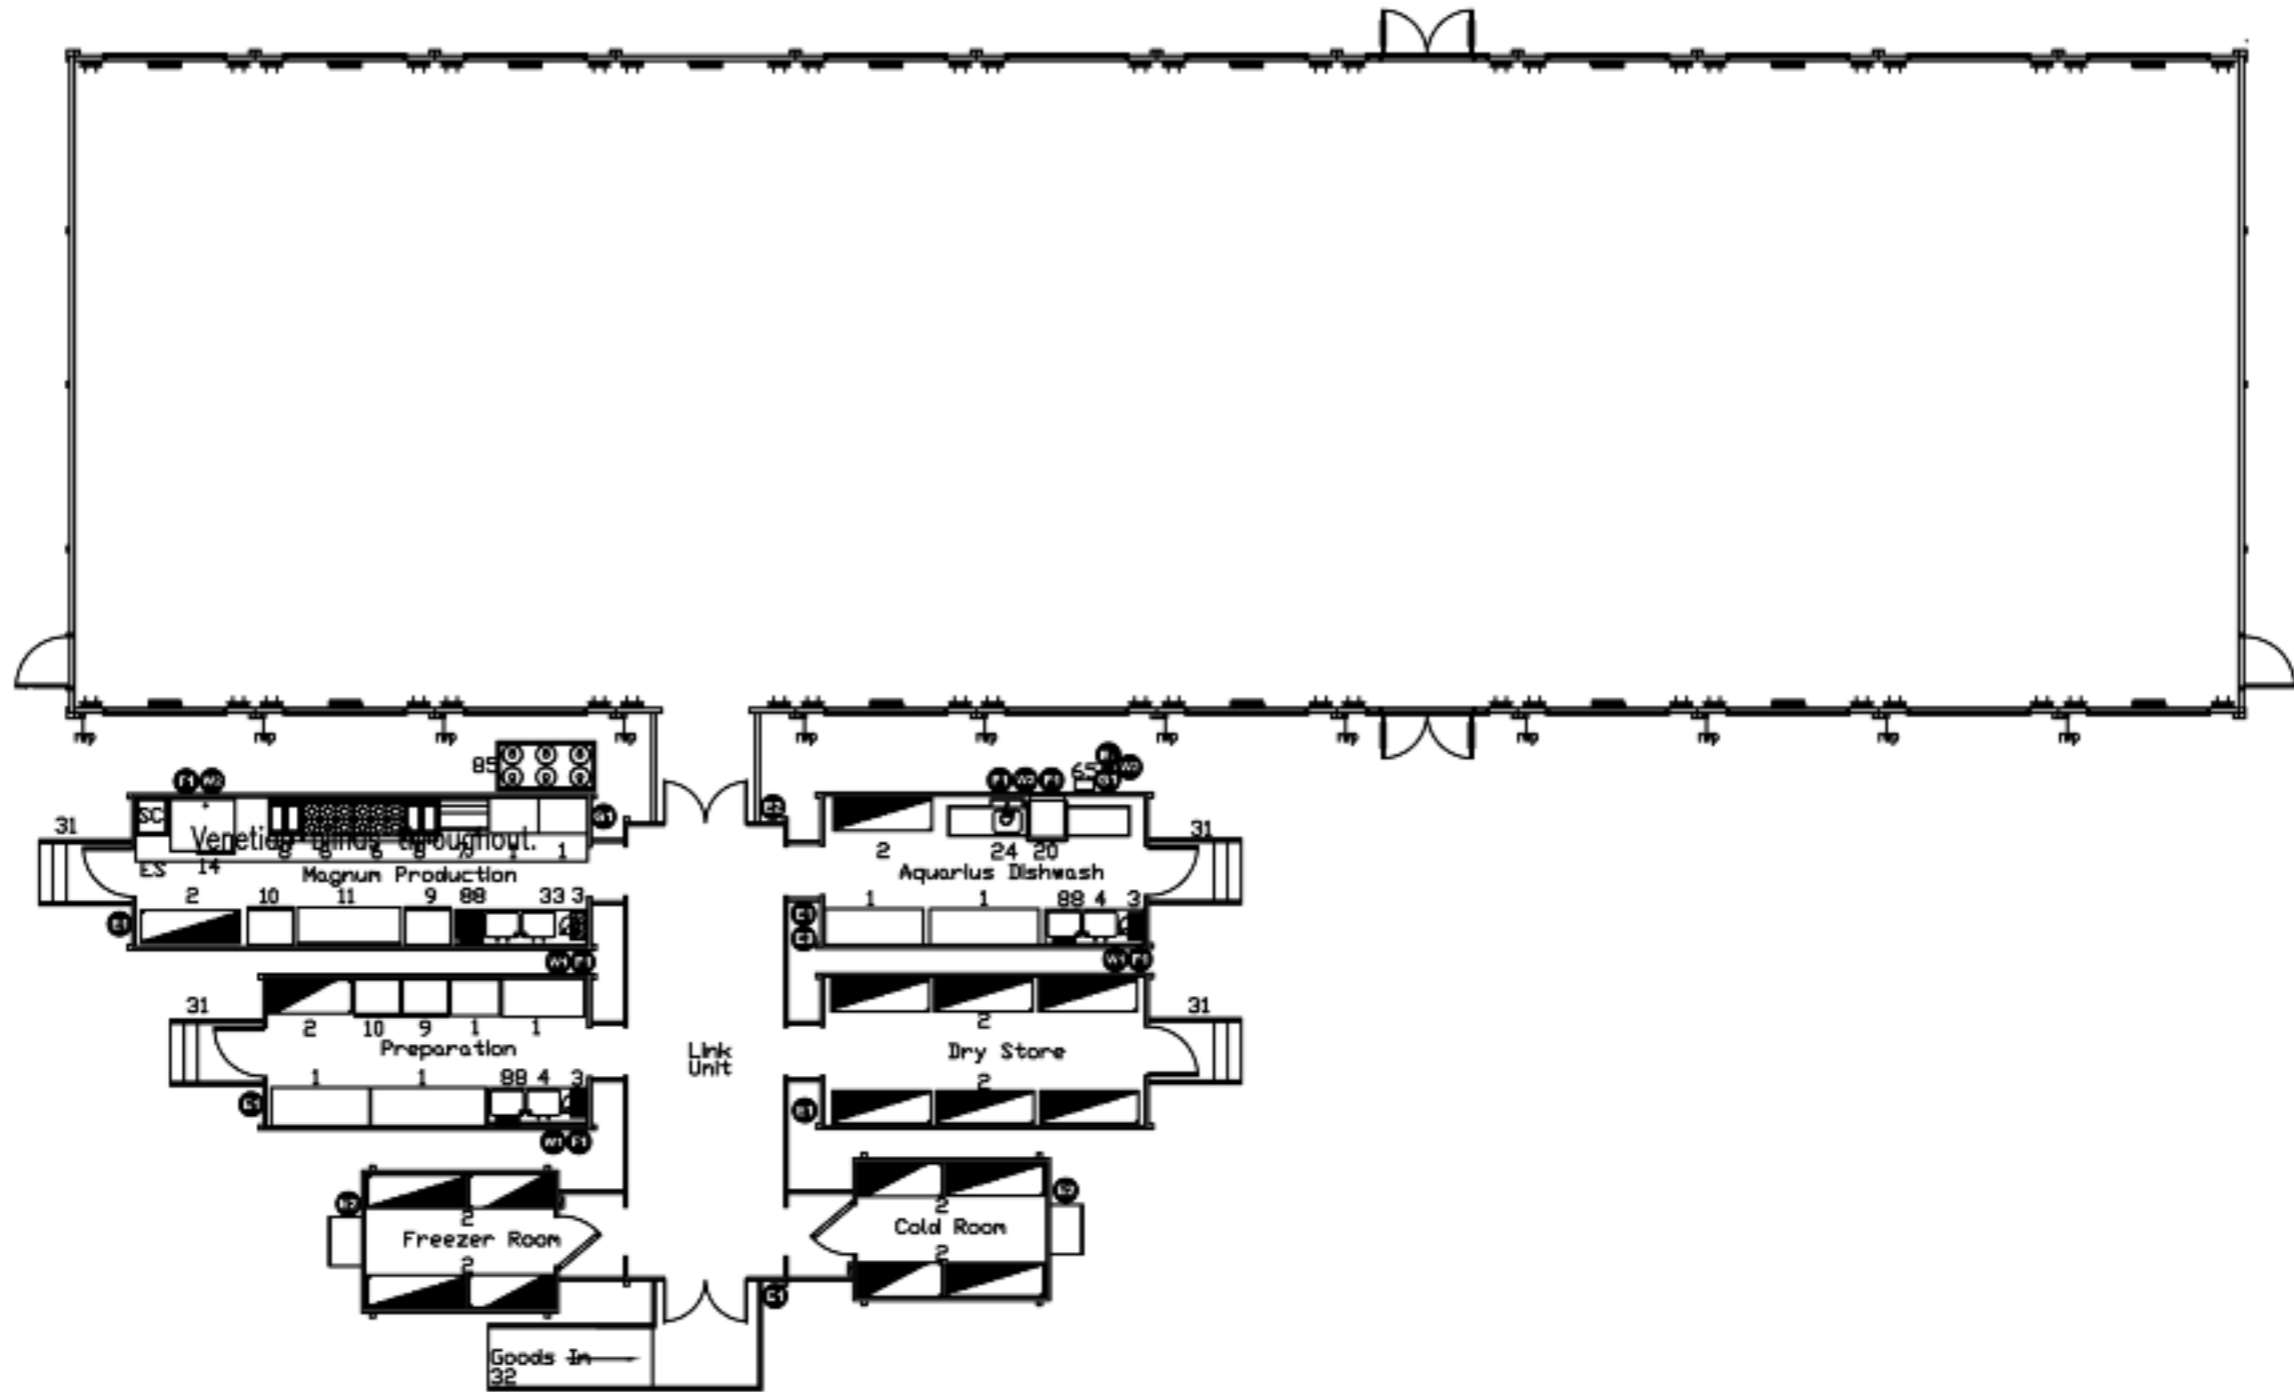

Duplex Dining Facility

Portakabin
Allspace

Quality - this time - next time - every time

For more information call:

01 808 5055