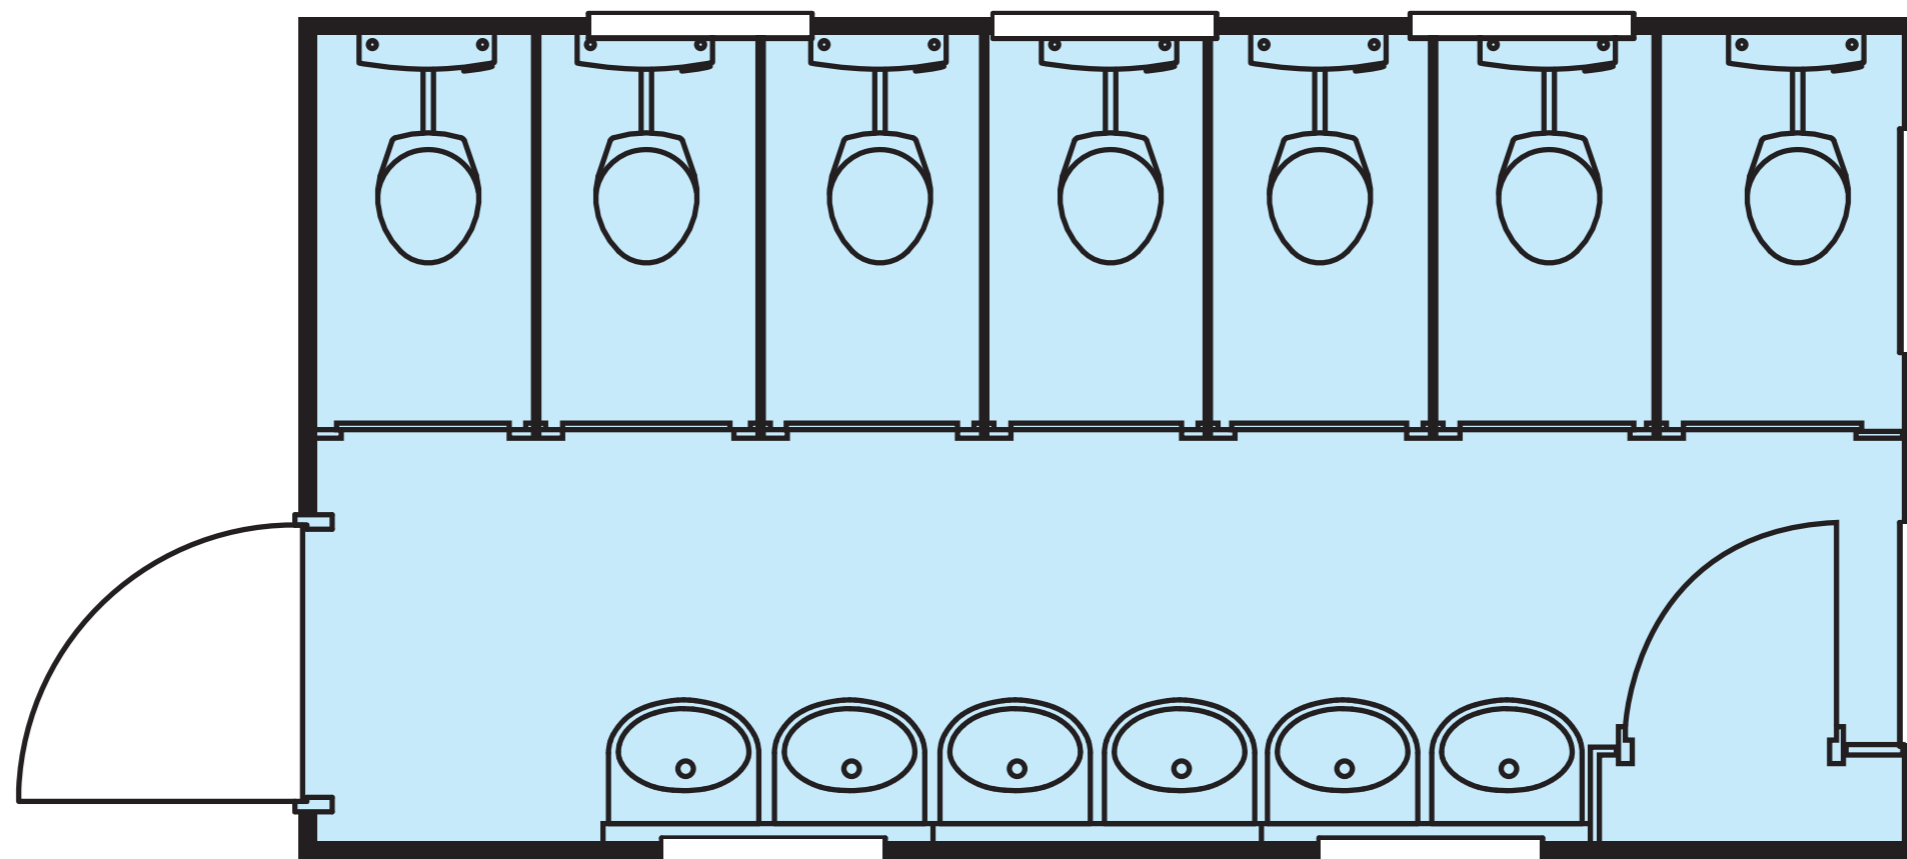

Portaloos 202
Female event toilet unit 4
Mains: 6.08 x 3.27m

Portakabin
Allspace

Quality - this time - next time - every time

For more information call:

01 808 5055