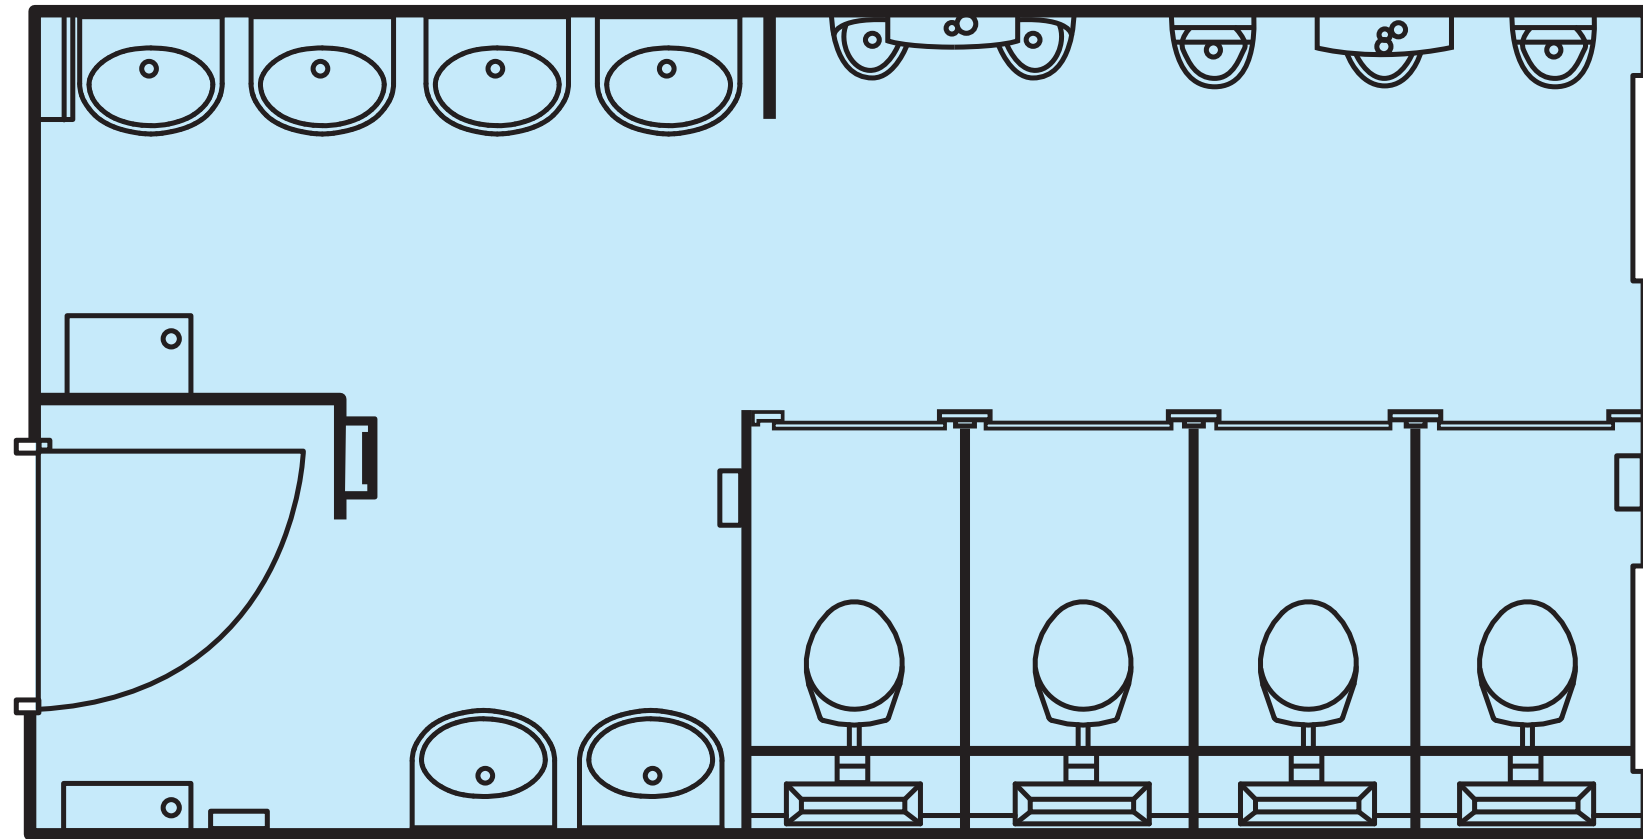

Portaloos 202 (type S)  
Male toilet unit  
Mains: 6.08 x 3.27m

**Portakabin**<sup>®</sup>

Quality - this time - next time - every time

For more information call:

01 808 5055