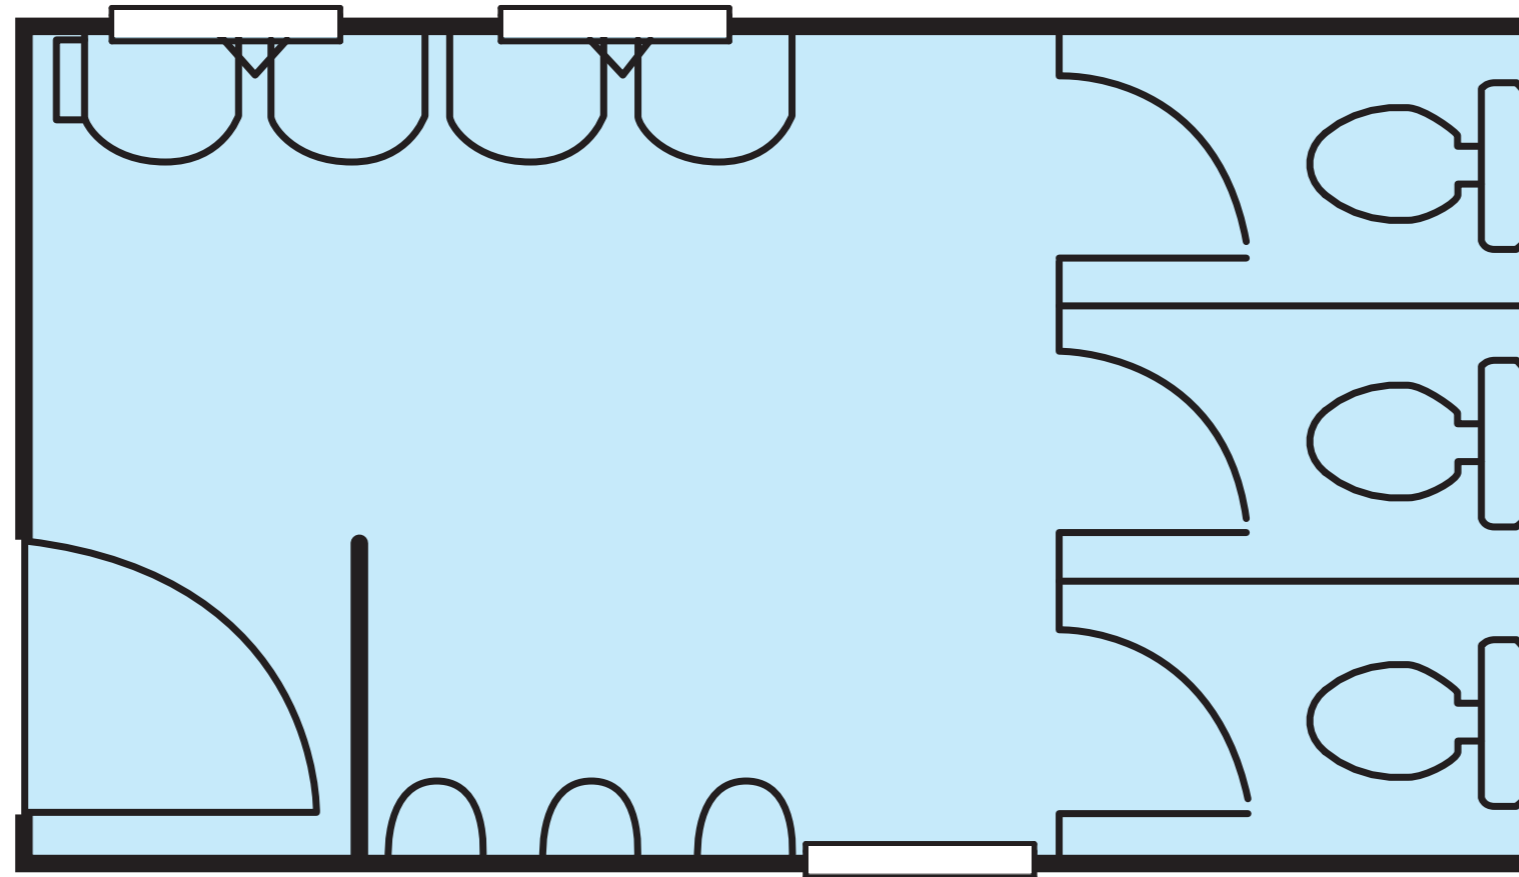

Portaloos 161 (typeE)
Male/Female toilet unit 2
Mains: 5.08 x 2.90m

Portakabin
Allspace

Quality - this time - next time - every time

For more information call:

01 808 5055