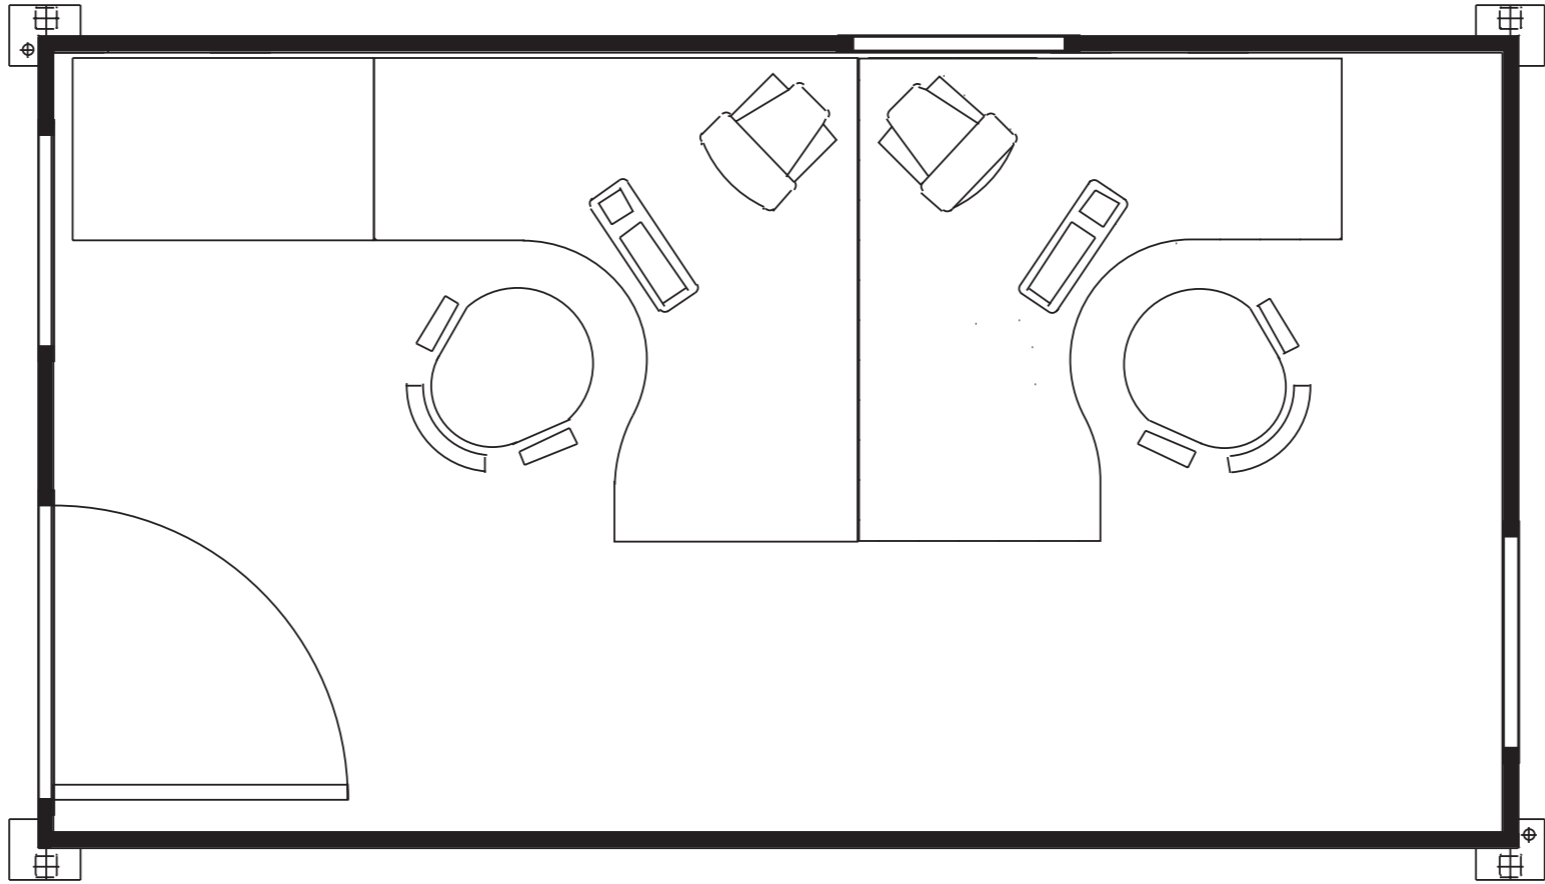

Solus Office Building

Portakabin
Allspace

Quality - this time - next time - every time

For more information call:

01 808 5055