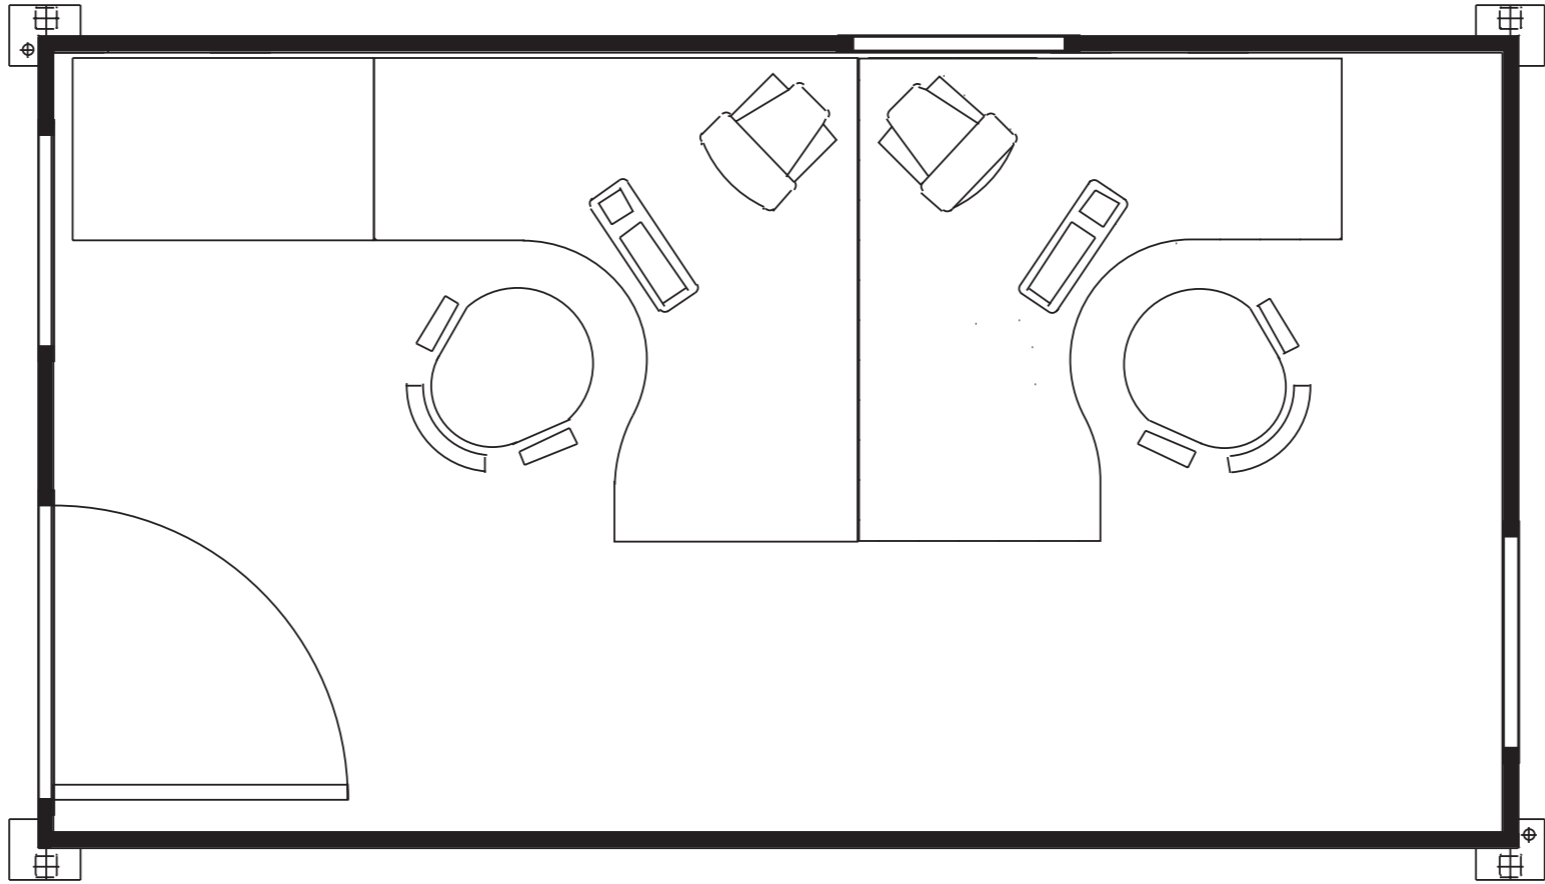

Pacemaker PK161 Office Building

Portakabin
Allspace

Quality - this time - next time - every time

For more information call:

01 808 5055